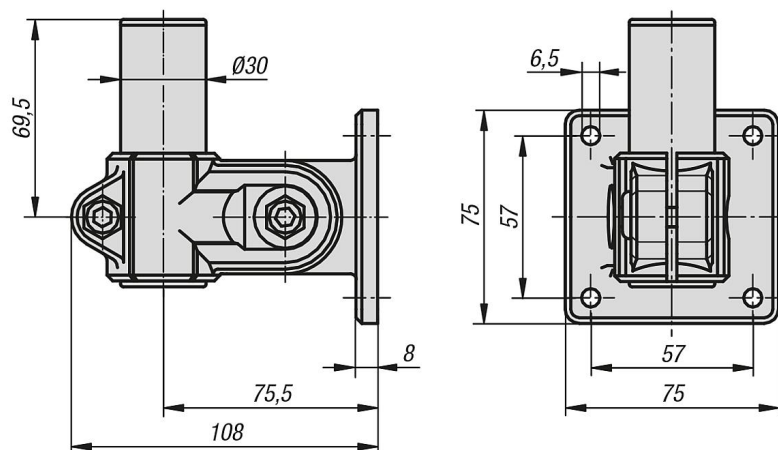

Item description/product images

Description

Material:

Clamp connector thermoplastic.
Bracket aluminium.
Tube aluminium.

Version:

Clamp connector black.
Bracket black powder-coated.
Tube bright.

Note:

Bracket for supporting the monitor holder. Universal fastening holes enable easy installation onto panel elements.

Drawings

Overview of items

Order No.	Image	Version 1
29180-3003		wall bracket

Overview of items

Order No.	Image	Version 1
		