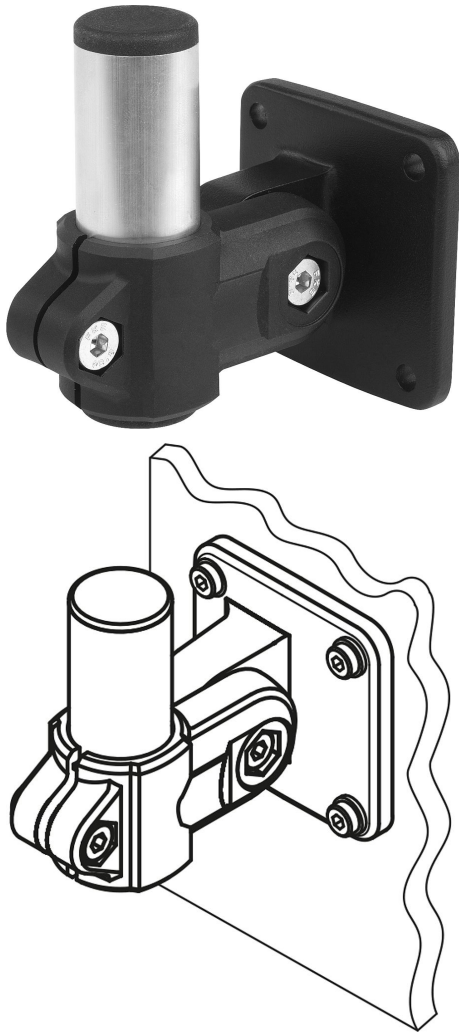

Item description/product images

Description

Material:

Clamp connector thermoplastic.
Bracket aluminium.
Tube aluminium.

Version:

Clamp connector black.
Bracket black powder-coated.
Tube bright.

Note:

Bracket for supporting the monitor holder. Universal fastening holes enable easy installation onto panel elements.

Drawings

Overview of items

Order No.	Image	Version 1
29180-3003		wall bracket

Overview of items

Order No.	Image	Version 1
		