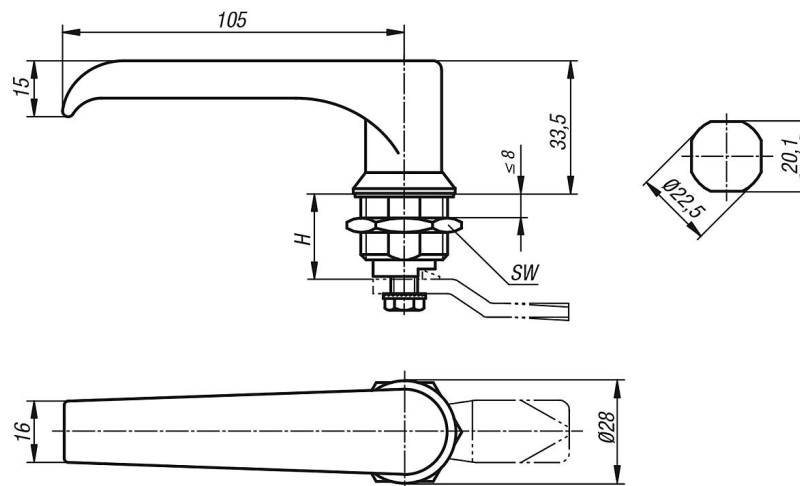

Item description/product images

Description

Material:

Grip 1.4301 stainless steel.

Housing and nut 1.4305 stainless steel.

Version:

Bright.

Note:

Quarter-turn lock with L-grip. For right or left mounting with 90° closing. The quarter-turn lock can be installed pre-assembled. Supplied with standard stainless-steel nut. Rating IP65.

Drawings

Overview of items

Order No.	Actuation	H	SW
05594-1186	L-grip	18	27