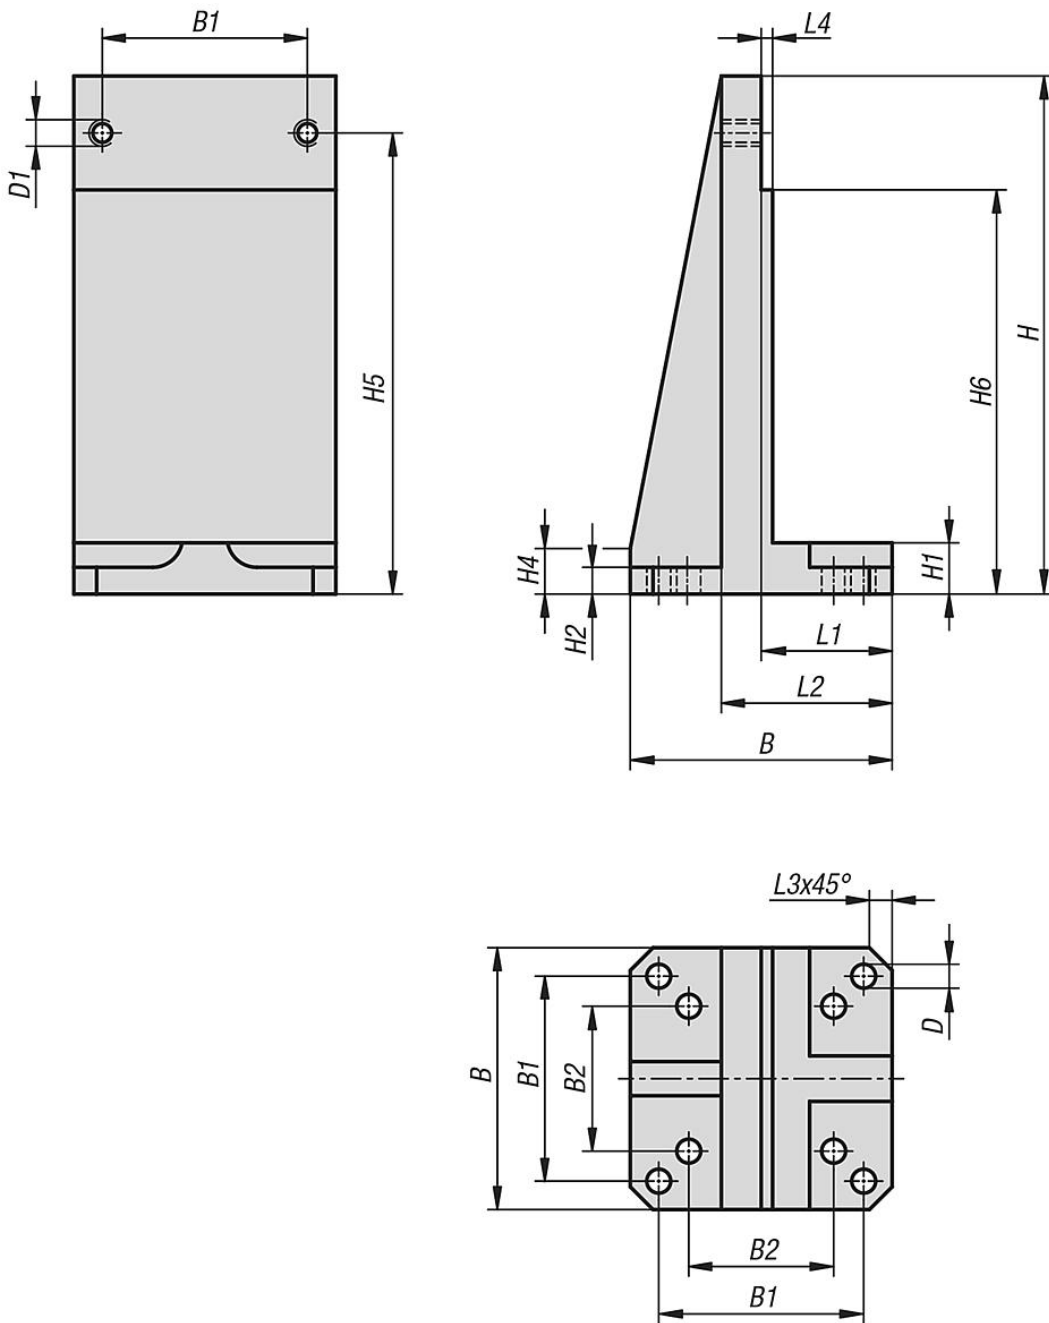

Item description/product images

**Description**

Material:
Aluminium alloy.

Version:
anodised.

Note:
The vertical bracket is mounted vertically to the mounting surface.
Can be combined with positioning stages, cross stages, vertical stages and all other components of the same size.

Drawings

Overview of items

Order No.	Size	B	B1	B2	D	D1	H	H1	H2	H4	H5	H6	L1	L2	L3	L4
21138-04	4	29	22	15,56	3,2	M3	58	6	2,8	6	53	48	13	18	3	1
21138-08	8	46	36	25,46	4,2	M4	91	9	4,7	8	81	71	23	30	4	2
21138-12	12	75	60	42,43	6,4	M6	146	12	5,7	8	131	116	27	36	7	2