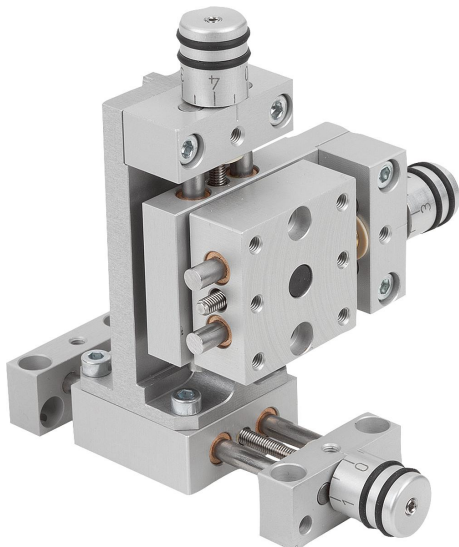

Item description/product images

**Description**

Material:
Aluminium alloy.

Version:
anodised.

Note:
The vertical bracket is mounted vertically to the mounting surface.
Can be combined with positioning stages, cross stages, vertical stages and all other components of the same size.

Drawings

Overview of items

Order No.	Size	B	B1	B2	D	D1	H	H1	H2	H4	H5	H6	L1	L2	L3	L4
21138-04	4	29	22	15,56	3,2	M3	58	6	2,8	6	53	48	13	18	3	1
21138-08	8	46	36	25,46	4,2	M4	91	9	4,7	8	81	71	23	30	4	2
21138-12	12	75	60	42,43	6,4	M6	146	12	5,7	8	131	116	27	36	7	2