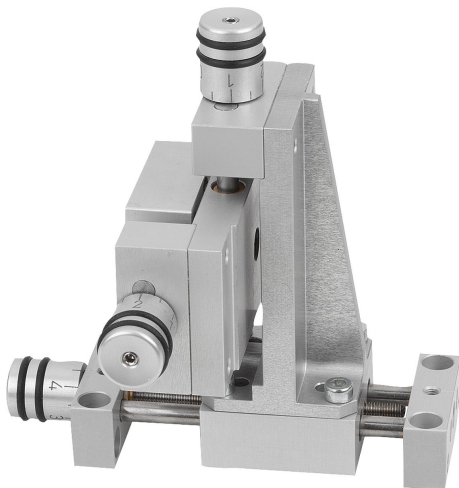

Item description/product images

**Description**

Material:
Aluminium alloy.

Version:
anodised.

Note:
The vertical bracket is mounted vertically to the mounting surface.
Can be combined with positioning stages, cross stages, vertical stages and all other components of the same size.

Drawings

Overview of items

Order No.	Size	B	B1	B2	D	D1	H	H1	H2	H4	H5	H6	L1	L2	L3	L4
21138-04	4	29	22	15,56	3,2	M3	58	6	2,8	6	53	48	13	18	3	1
21138-08	8	46	36	25,46	4,2	M4	91	9	4,7	8	81	71	23	30	4	2
21138-12	12	75	60	42,43	6,4	M6	146	12	5,7	8	131	116	27	36	7	2