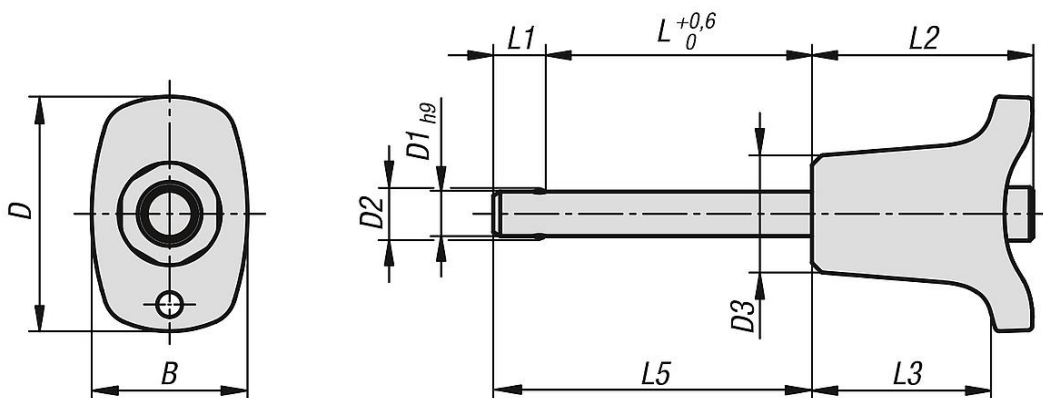

Item description/product images

Description

Material:

Grip thermoplastic.
Steel parts 1.4305 stainless steel.

Version:

Grip black grey or traffic red RAL 3020.
Stainless steel bright.

Note:

Ball lock pins are used for easy fastening or joining of components or workpieces. The two balls are disengaged by pressing the push button and the pin can be slipped into holes in the workpieces. When the push button is released, the balls lock the connection securely. If required, the ball lock pins can be fitted with a retaining cable.

Shear force double shear (F) = $S \cdot \tau \cdot aB$ max.

The values given for the shear force are the theoretical breaking load. These are non-binding reference values without consideration of safety factors and exclude any liability. The values given are for information purposes only and do not constitute a legally binding assurance of properties.

The load values have been calculated in accordance with DIN 50141. Each user must determine individually whether the ball lock pin is suitable for the respective application.

Different materials in which the ball lock pins are used, weather conditions and wear can influence the determined values.

Accessory:

Bushing for ball lock pins 03197
Safety spiral cable 03199
Retaining cable with loop 03199
Key ring 03199

Drawings