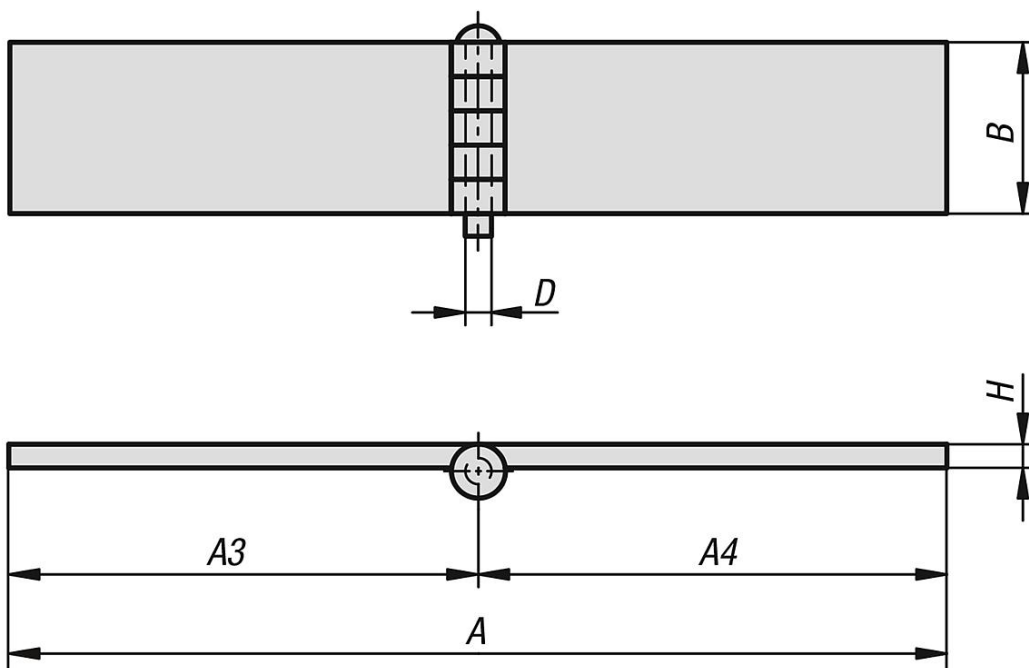

Item description/product images

Description

Material:
Steel.

Version:
Bright.

Note:
The hinges are made of weldable profile steel.

Drawings

Overview of items

Order No.	A	A3	A4	B	D	H
27888-04030040	80	40	40	30	4	3
27888-04040040	80	40	40	40	4	3
27888-06040030	60	30	30	40	6	5
27888-06040060	120	60	60	40	6	5
27888-06050060	120	60	60	50	6	5
27888-06060060	120	60	60	60	6	5
27888-08060080	160	80	80	60	8	6