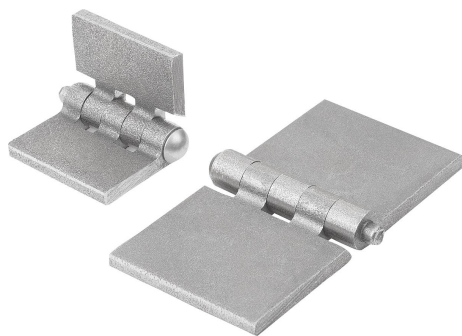

Item description/product images

Description

Material:
Steel.

Version:
Bright.

Note:
The hinges are made of weldable profile steel.

Drawings

Overview of items

Order No.	A	A3	A4	B	D	H
27888-04030040	80	40	40	30	4	3
27888-04040040	80	40	40	40	4	3
27888-06040030	60	30	30	40	6	5
27888-06040060	120	60	60	40	6	5
27888-06050060	120	60	60	50	6	5
27888-06060060	120	60	60	60	6	5
27888-08060080	160	80	80	60	8	6