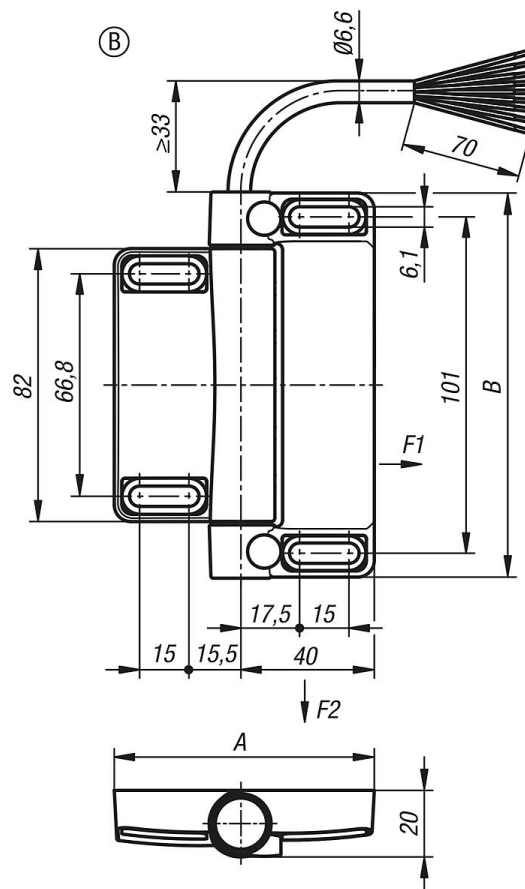

Application:

- Special machine construction
- Electronics industry
- Packaging machines
- Enclosures/profile systems
- Machine tools
- Measuring, processing, testing and laboratory technology

Assembly:

4x DIN 7984 or DIN EN ISO 4762 M6 socket head screws,
 Tightening torque 4.3 Nm
 General assembly instructions can be found in the accompanying operating instructions.

Drawings

Overview of items

| Order No. | A | B | Default setting | Contacts | Connection type | Connection position | F1 N | F2 N |
|-----------------|----|-----|-------------------|----------|-----------------|---------------------|------|------|
| 27950-781161121 | 78 | 116 | external mounting | 1C / 20 | cable | bottom | 5000 | 5000 |
| 27950-781161122 | 78 | 116 | external mounting | 1C / 20 | cable | top | 5000 | 5000 |
| 27950-781162121 | 78 | 116 | universal | 1C / 20 | cable | bottom | 5000 | 5000 |
| 27950-781162122 | 78 | 116 | universal | 1C / 20 | cable | top | 5000 | 5000 |