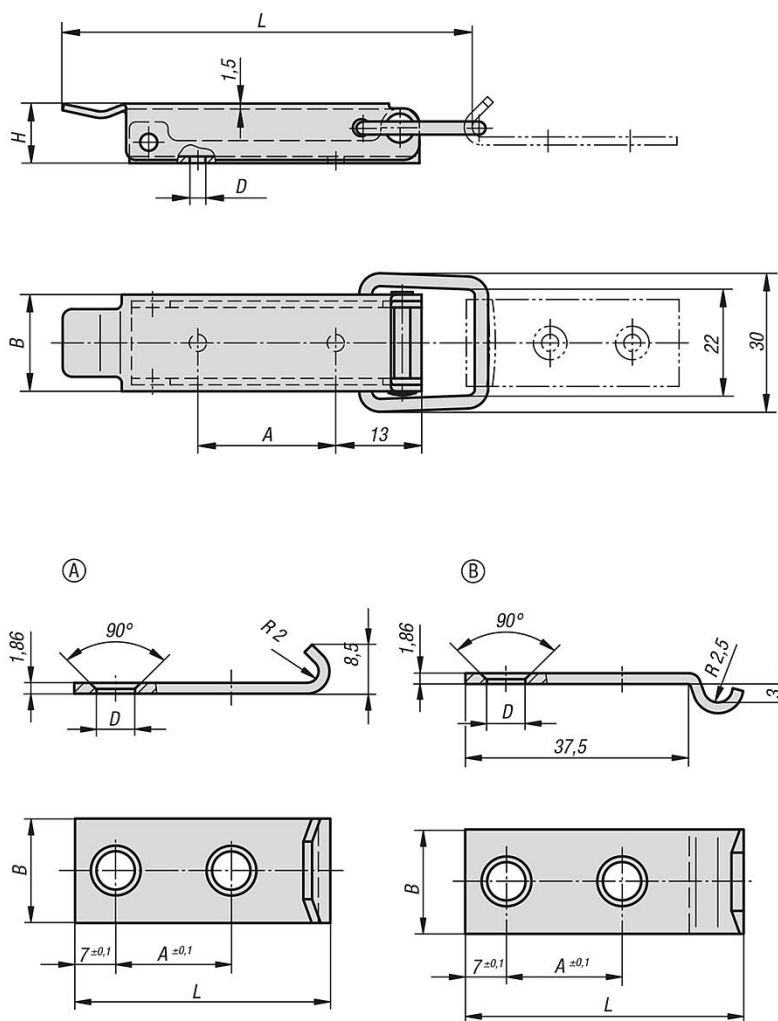

## Item description/product images

**Description****Material:**

Stainless steel 1.4301.

**Version:**

Vibratory ground.

**Note:**

For quickly locking vertical or horizontal lids and hatches.  
With security seal possibility.

Item description/product images

Drawings

Overview of items

Latch stainless steel DIN 3133

Order No.	Item	L	B	H	A	D
05530-05-350742	Latch	70	18	12	22	3,5

Catch plates

Order No.	Item	Form	L	B	A	D
05530-05-91460442	Catch Plate	A	44	18	20	4,8
05530-05-92460482	Catch Plate	B	48	18	20	4,8