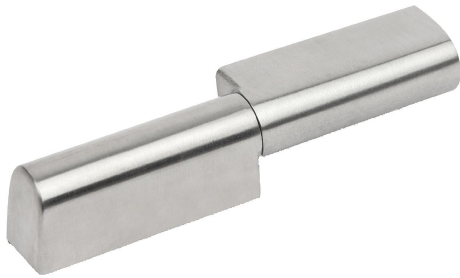

Item description/product images

**Description**

**Material:**

Stainless steel 1.4401.

**Version:**

Satin finished.

**Note:**

Lift-off inline hinge, right or left mounting.

The sloping hinge ends prevent the accumulation of dirt.

Drawings

Overview of items

Order No.	A	A1	A2	A3	B	B1	D	D1	T	H	H1
27886-03-1761218	12,5	23	19	18	76	66	M6	6	6	18,5	13