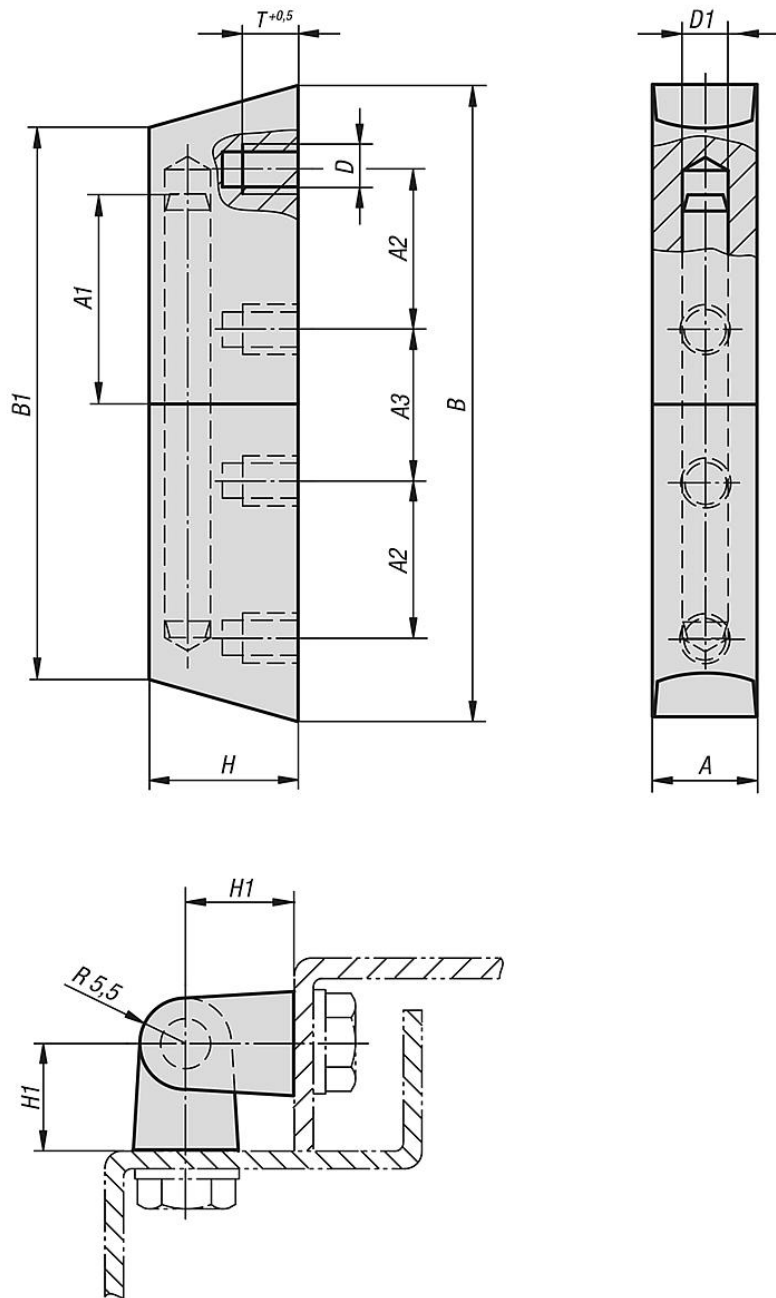

Item description/product images

**Description**

**Material:**

Stainless steel 1.4401.

**Version:**

Satin finished.

**Note:**

Lift-off inline hinge, right or left mounting.

The sloping hinge ends prevent the accumulation of dirt.

Drawings

Overview of items

Order No.	A	A1	A2	A3	B	B1	D	D1	T	H	H1
27886-03-1761218	12,5	23	19	18	76	66	M6	6	6	18,5	13