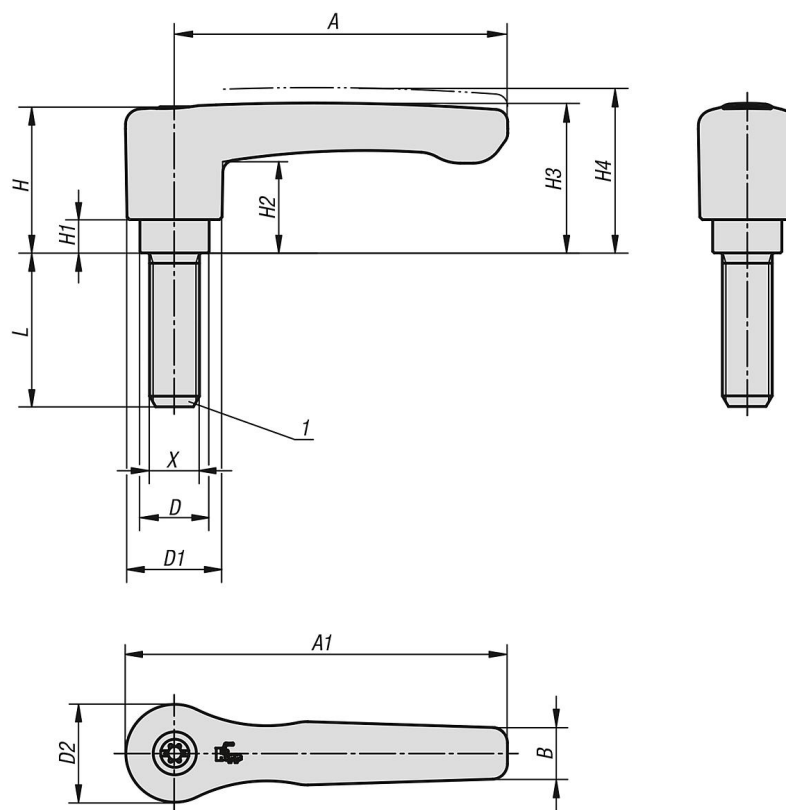

Drawings

Overview of items