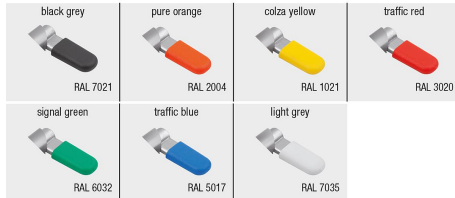

Item description/product images

Description

Product description:

Cam-action indexing plunger are used where any change in locking position due to lateral forces should be prevented.

Turning the grip through 180° retracts the indexing pin, enabling a change in the indexed position.

The notch ensures that the grip remains in this position and the indexing pin remains retracted.

Material:

Grip 1.4308

Threaded sleeve and indexing pin 1.4305

Spring 1.4310

Grip cap thermoplastic PA.

Version:

Threaded sleeve, spring and grip bright.

Indexing pin ground and bright.

Grip cap in various colours:

- black grey RAL 7021.
- pure orange RAL 2004.
- colza yellow RAL 1021.
- traffic red RAL 3020.
- signal green RAL 6032.
- traffic blue RAL 5017.
- light grey RAL 7035.

Advantages:

Turning the grip through 180° retracts the pin.

Optionally available with coloured plastic grip caps.

Sleeves with a hexagon serve as assembly aids.

On request:

Special versions.

Accessory:

Mounting bracket 03099.