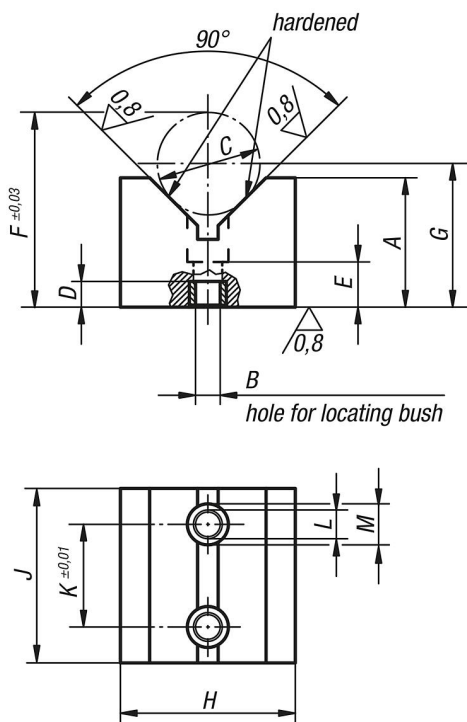

Item description/product images

Description

Material:
Carbon steel.

Version:
Black oxidised.
Prism and contact faces ground.

Drawings

Overview of items

Order No.	A	B Ø for locating bush	C min.	C max.	C Test-Ø	D	E	F	G	H	J	K	L	M
02388-05-60008032	32	12 H6	10	25	15±0,003	8,5	13	40,1	C/2 x√ 2+22	25	45	25	9	14