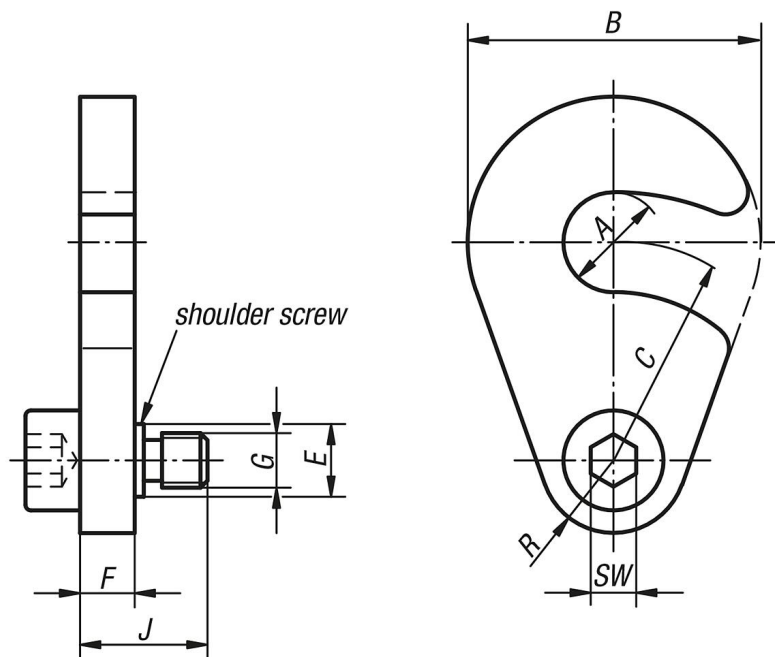

## Description

**Material:**

Captive C-washer mild steel.  
Shoulder screw QT steel.

**Version:**

Captive C-washer case-hardened and black oxidised. Shoulder screw tempered and black oxidised.

## Drawings

## Overview of items

Order No.	B	C	D	E	F	G	SW	J
07520-01-90010	32	24	8	8	6	M6	5	14
07520-01-90012	40	27	10	10	8	M8	6	19
07520-01-90016	50	33	10	10	8	M8	6	19