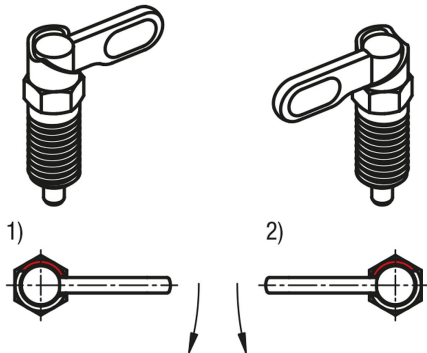

## Item description/product images

## Description

**Product description:**

Cam-action indexing plunger are used where any change in locking position due to lateral forces should be prevented. Turning the grip through 180° retracts the indexing pin, enabling a change in the indexed position. The notch ensures that the grip remains in this position and the indexing pin remains retracted.

A stop at 180° prevents the lever rotating further and the indexing pin from extending again.

The rotation direction is defined by selecting a left or right stop side.

**Material:**

Grip 1.4308.

Threaded sleeve and indexing pin 1.4305.

Spring 1.4310.

Grip cap thermoplast PA.

**Version:**

Threaded sleeve and grip bright.

Indexing pin ground and left bright.

Spring bright.

Grip cap in various colours:

- black grey RAL 7021
- pure orange RAL 2004
- colza yellow RAL 1021
- traffic red RAL 3020
- signal green RAL 6032
- traffic blue RAL 5017
- light grey RAL 7035