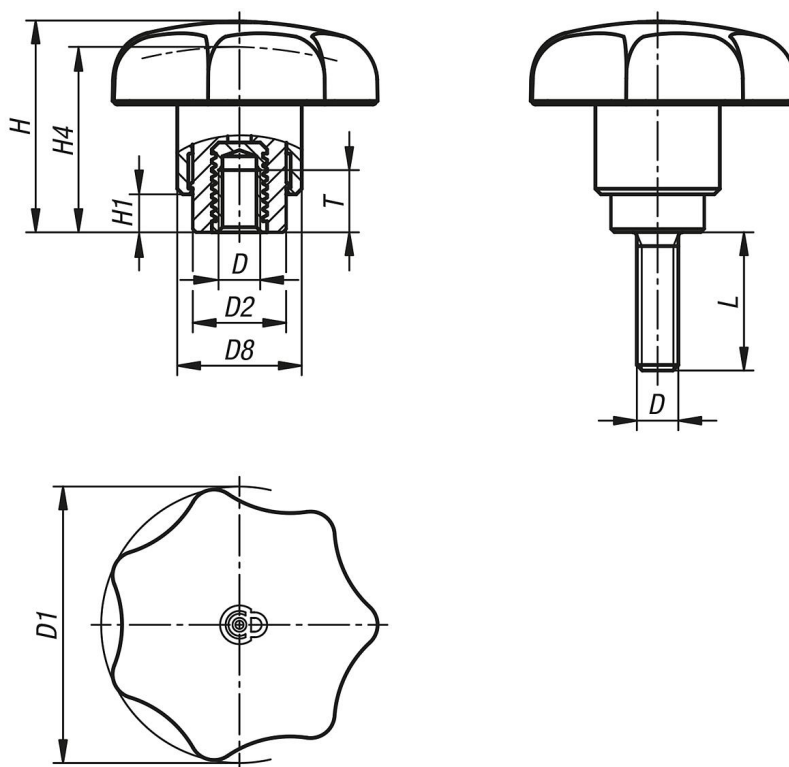

Item description/product images

press to
engage
(safety function)

Description

Product description:

Star grips with safety function prevent changes to the clamping point by accidental opening or closing.

In its initial state, the grip can turn freely and has no connection to the clamping point. It is only when the grip is pushed down that the toothing engages and the clamp can be loosened or tightened.

A spring returns the grip to the start position upon release.

Material:

Star grip and insert made from reinforced thermoplastic.
Bush and screw made from steel or stainless steel.

Version:

Steel trivalent blue passivated.
Stainless steel, bright.

Advantages:

Protection against accidental opening or closing.

On request:

Special versions.

Drawings