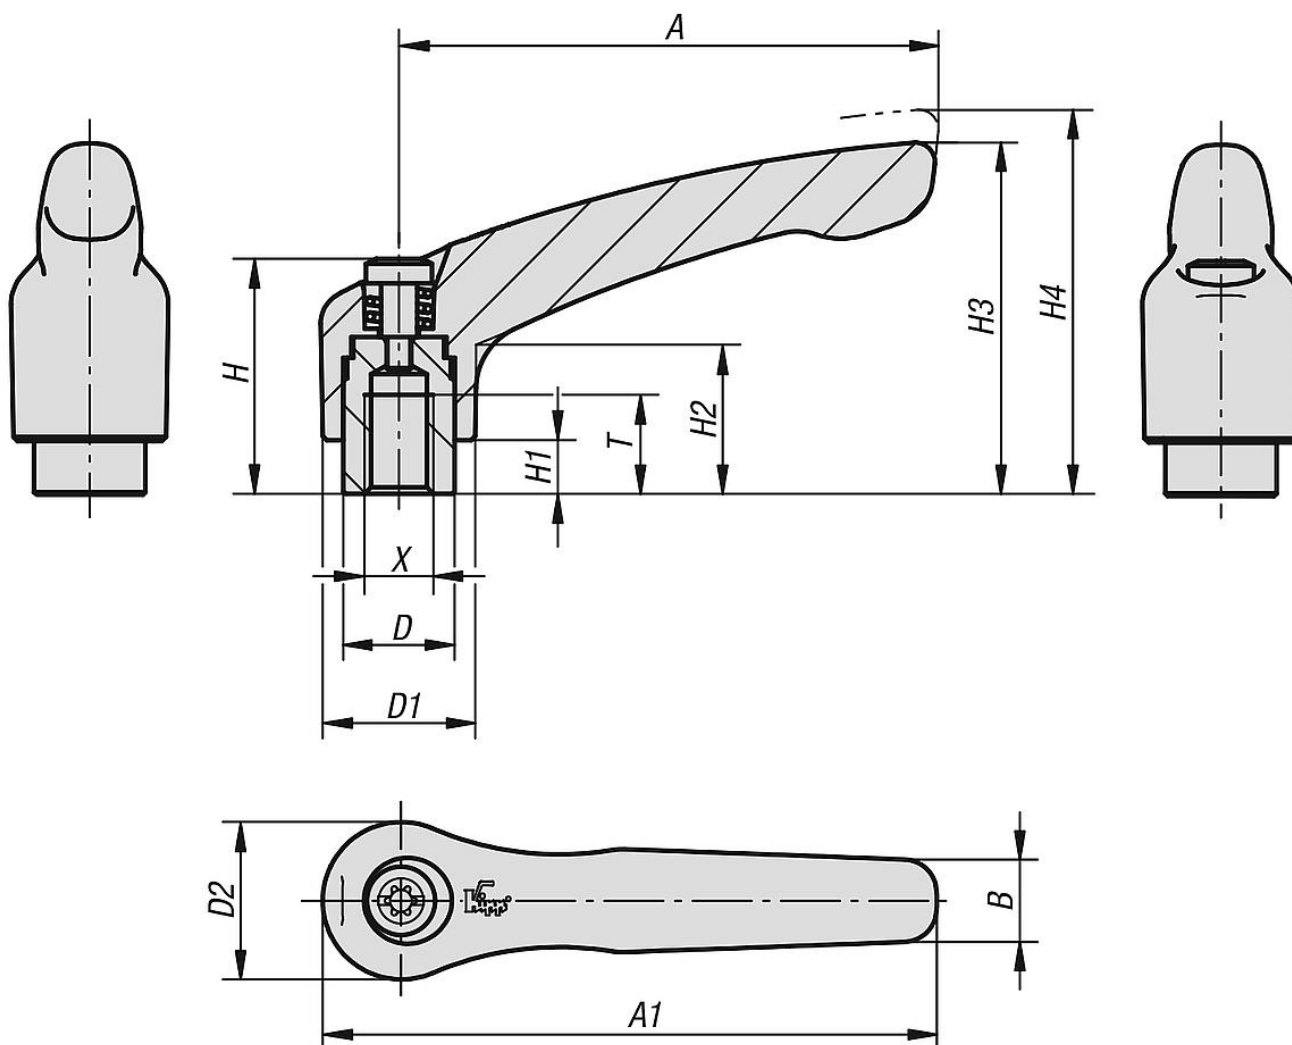

Drawings

Overview of items

Order No.	Main colour	Surface finish body	Size	X	T	D	D1	D2	H	H1	H2	H3	H4	A	A1	B	No. of teeth
06450-0A01	jet black RAL 9005	satin finish	0	10-24	9	10	13	14	24,5	4	14,5	30	33	30	37	7	16
06450-0A11	jet black RAL 9005	satin finish	0	10-32	9	10	13	14	24,5	4	14,5	30	33	30	37	7	16
06450-0A21	jet black RAL 9005	satin finish	0	1/4-20	9	10	13	14	24,5	4	14,5	30	33	30	37	7	16
06450-0AD1	jet black RAL 9005	satin finish	0	6-32	9	10	13	14	24,5	4	14,5	30	33	30	37	7	16
06450-0AE1	jet black RAL 9005	satin finish	0	8-32	9	10	13	14	24,5	4	14,5	30	33	30	37	7	16
06450-1A01	jet black RAL 9005	satin finish	1	10-24	9	10	13	14	24,5	4	14,5	31	34	40	47	7	16
06450-1A11	jet black RAL 9005	satin finish	1	10-32	9	10	13	14	24,5	4	14,5	31	34	40	47	7	16
06450-1A21	jet black RAL 9005	satin finish	1	1/4-20	9	10	13	14	24,5	4	14,5	31	34	40	47	7	16
06450-1AE1	jet black RAL 9005	satin finish	1	8-32	9	10	13	14	24,5	4	14,5	31	34	40	47	7	16
06450-2A21	jet black RAL 9005	satin finish	2	1/4-20	12	13,5	18,5	19	28,5	6,5	17,5	42,5	45,5	65	74,5	9,5	20
06450-2A31	jet black RAL 9005	satin finish	2	5/16-18	12	13,5	18,5	19	28,5	6,5	17,5	42,5	45,5	65	74,5	9,5	20
06450-3A31	jet black RAL 9005	satin finish	3	5/16-18	14	16	21	22	37	10	24	54,5	58,5	80	91	11	22
06450-3A41	jet black RAL 9005	satin finish	3	3/8-16	14	16	21	22	37	10	24	54,5	58,5	80	91	11	22
06450-4A41	jet black RAL 9005	satin finish	4	3/8-16	17	19	27	27,5	43	10	27	63	67,5	95	109	13	24
06450-4A51	jet black RAL 9005	satin finish	4	1/2-13	17	19	27	27,5	43	10	27	63	67,5	95	109	13	24
06450-5A51	jet black RAL 9005	satin finish	5	1/2-13	23	23	31	32	49	12	31,5	73	77,5	110	126	15	26
06450-5A61	jet black RAL 9005	satin finish	5	5/8-11	23	23	31	32	49	12	31,5	73	77,5	110	126	15	26
06450-0AE181	jet black RAL 9005	textured matt	0	8-32	9	10	13	14	24,5	4	14,5	30	33	30	37	7	16
06450-0AE182	orange RAL 2004	textured matt	0	8-32	9	10	13	14	24,5	4	14,5	30	33	30	37	7	16
06450-0AE183	colza yellow RAL 1021	textured matt	0	8-32	9	10	13	14	24,5	4	14,5	30	33	30	37	7	16
06450-0AE184	traffic red RAL 3020	textured matt	0	8-32	9	10	13	14	24,5	4	14,5	30	33	30	37	7	16