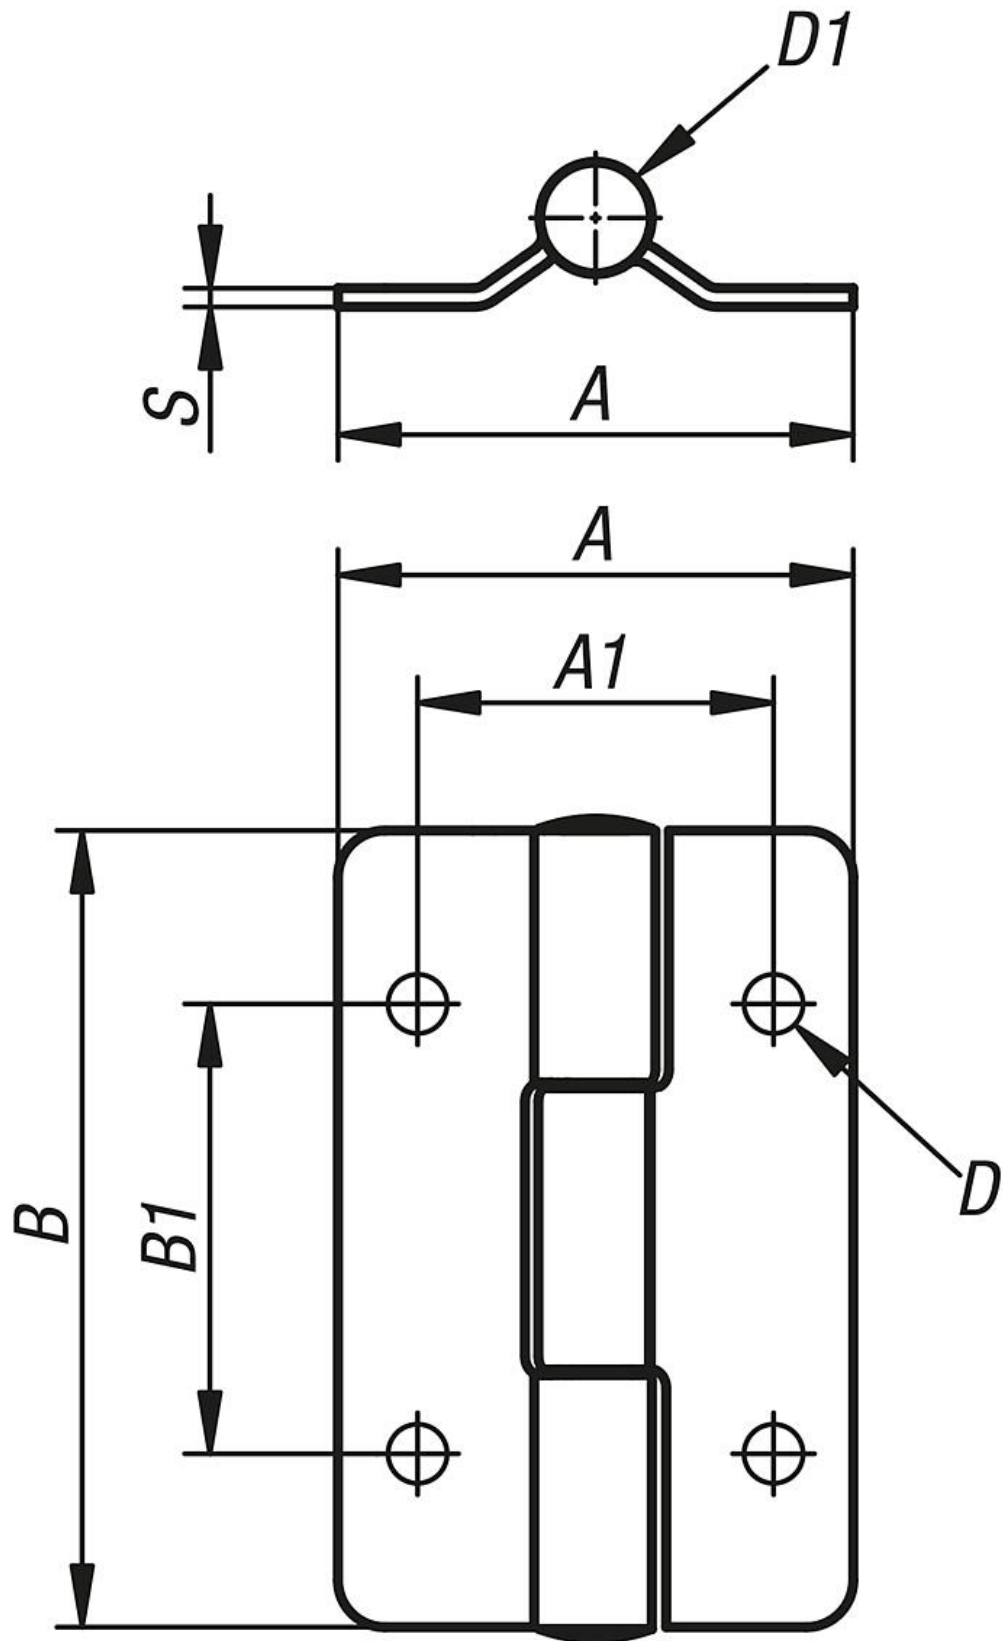

Item description/product images

Description

Material:

Stainless steel 1.4310.

Version:

Bright.

Note:

Opening angle is max. 270°.

Accessory:

Hinges, stainless steel with preset friction 27860-01

Drawings

A

Overview of items

Overview of items
