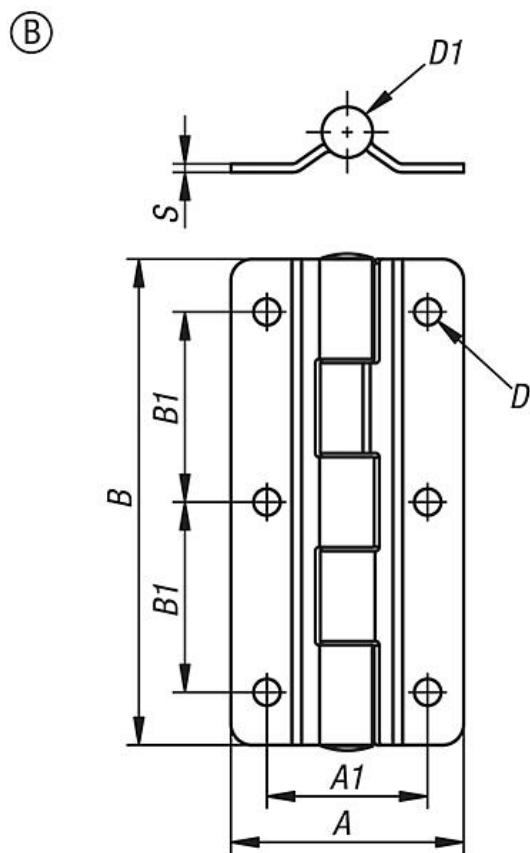

Item description/product images

Description

Material:

Stainless steel 1.4310.

Version:

Bright.

Note:

Opening angle is max. 270°.

Accessory:

Hinges, stainless steel with preset friction 27860-01

Overview of items

Order No.	Form	A	A1	B	B1	D	D1	S
27877-02-558512	A	55	38	85	48	6,3	12	2
27877-02-558516	A	55	38	85	48	6,3	16	2
27877-02-5511512	A	55	38	115	45	6,3	12	2
27877-02-658515	B	65	50	85	48	6,3	15	3