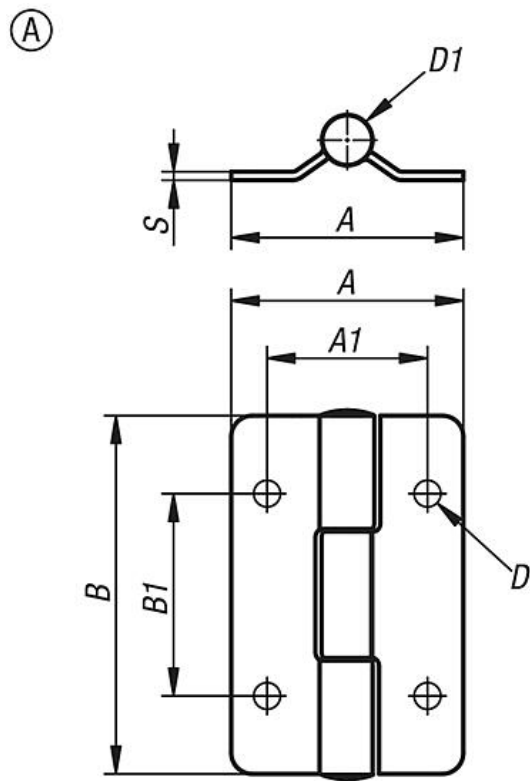

Item description/product images

Description

Material:

Stainless steel 1.4310.

Version:

Bright.

Note:

Opening angle is max. 270°.

Accessory:

Hinges, stainless steel with preset friction 27860-01

Overview of items

Order No.	Form	A	A1	B	B1	D	D1	S
27877-02-558512	A	55	38	85	48	6,3	12	2
27877-02-558516	A	55	38	85	48	6,3	16	2
27877-02-5511512	A	55	38	115	45	6,3	12	2
27877-02-658515	B	65	50	85	48	6,3	15	3