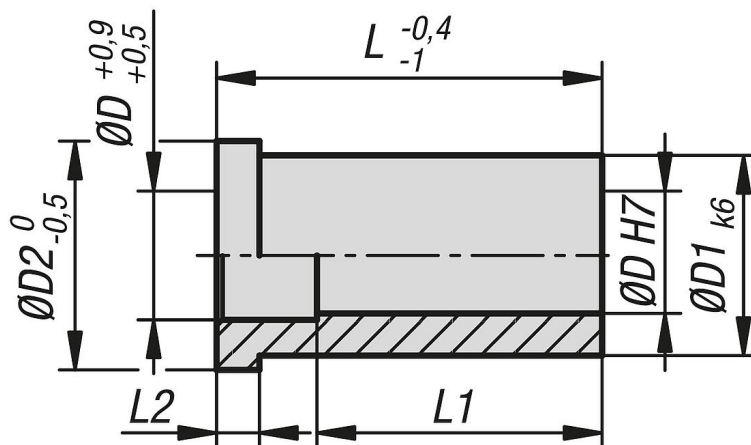

Overview of items

Order No.	Main material	D	D1	D2	L	L1	L2
23678-20-009009	mild steel	9	14	16	9	9	3
23678-20-009012	mild steel	9	14	16	12	12	3
23678-20-009017	mild steel	9	14	16	17	17	3
23678-20-009022	mild steel	9	14	16	22	22	3
23678-20-009027	mild steel	9	14	16	27	27	3
23678-20-009036	mild steel	9	14	16	36	27	3