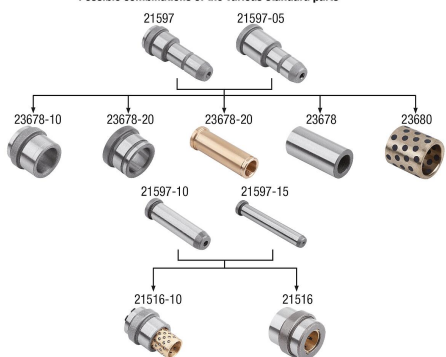

Item description/product images

Description

Material:

Guide bushes low carbon steel 1.7139 or bronze.

Version:

Steel case-hardened.

Note:

The steel or bronze guide bushes are components that can be used in tool and die making. The guide bushes are characterised by their precision, durability and easy assembly. These bushes are designed without a centring collar to ensure maximum flexibility in use.

The steel or bronze guide bushes are components that can be used in tool and die making and are characterised by outstanding quality, precision and reliability. The guide bushes are designed without a centring collar and offer a precise diameter that ensures easy assembly and a secure, tight fit.

Drawings

Overview of items

Order No.	Main material	D	D1	D2	L	L1	L2
23678-20-009009	mild steel	9	14	16	9	9	3
23678-20-009012	mild steel	9	14	16	12	12	3
23678-20-009017	mild steel	9	14	16	17	17	3
23678-20-009022	mild steel	9	14	16	22	22	3
23678-20-009027	mild steel	9	14	16	27	27	3
23678-20-009036	mild steel	9	14	16	36	27	3