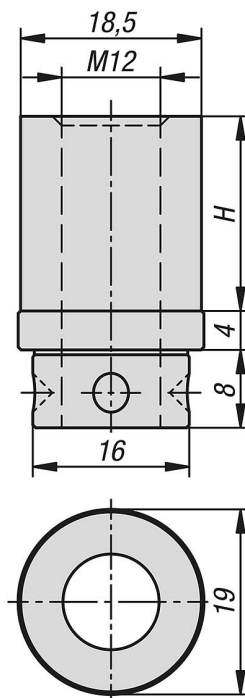

Item description/product images

Description

Material:

Steel.

Version:

black oxide finish

Note:

Extensions to expand the clamping range. By using extensions, the clamping range can be increased to 20 - 40 mm or 40 - 60 mm.

Drawings

Overview of items

Order No.	H	Clamp range
04395-13-2040	20	20-40
04395-13-4060	40	40-60