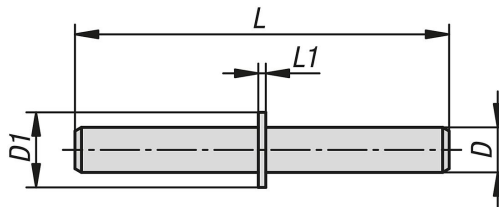

Item description/product images

Description

Material:

Stainless steel 1.4301.

Version:

Bright.

Note:

Hinge pins for in-frame hinge halves 27869-05 and on-frame hinge halves 27869-06.

Drawings

Overview of items

Order No.	D	D1	L	L1
27869-15-06501	6	10	50	1