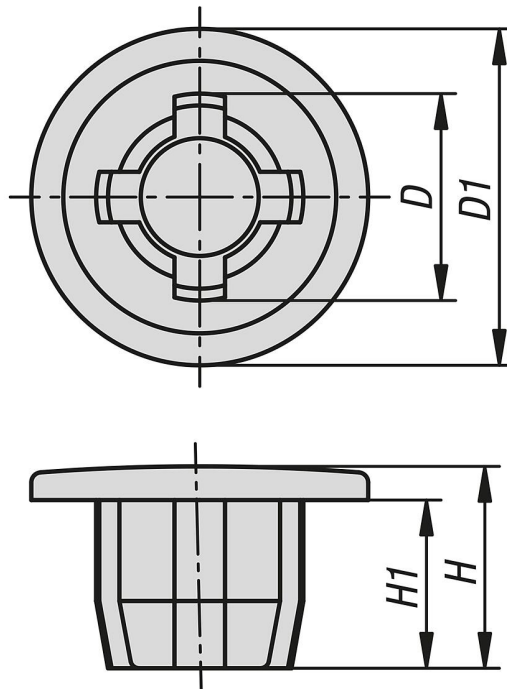

Item description/product images

Description

Material:
Plastic

Version:
Colour: White aluminium, similar to RAL 9006.

Note:
End caps for in-frame hinge halves 27869-05 and on-frame hinge halves 27869-06.

Drawings

Overview of items

Order No.	D	D1	H	H1
27869-20-060	6,15	10	6	5