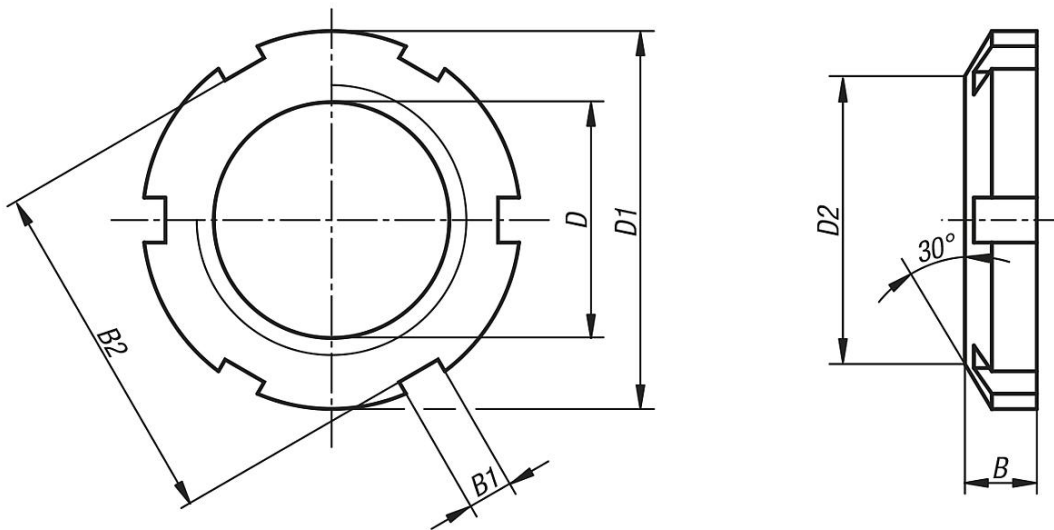

Item description/product images

Description

Material:
Carbon steel.

Version:
Black oxidised.

Drawings

Overview of items

| Order No. | D | D1 | D2 | B | B1 | B2 | No. of slots |
|-----------|---------|----|----|---|----|----|--------------|
| 33105-16 | M16x1 | 26 | 21 | 6 | 4 | 22 | 4 |
| 33105-36 | M36x1,5 | 52 | 44 | 9 | 6 | 46 | 6 |