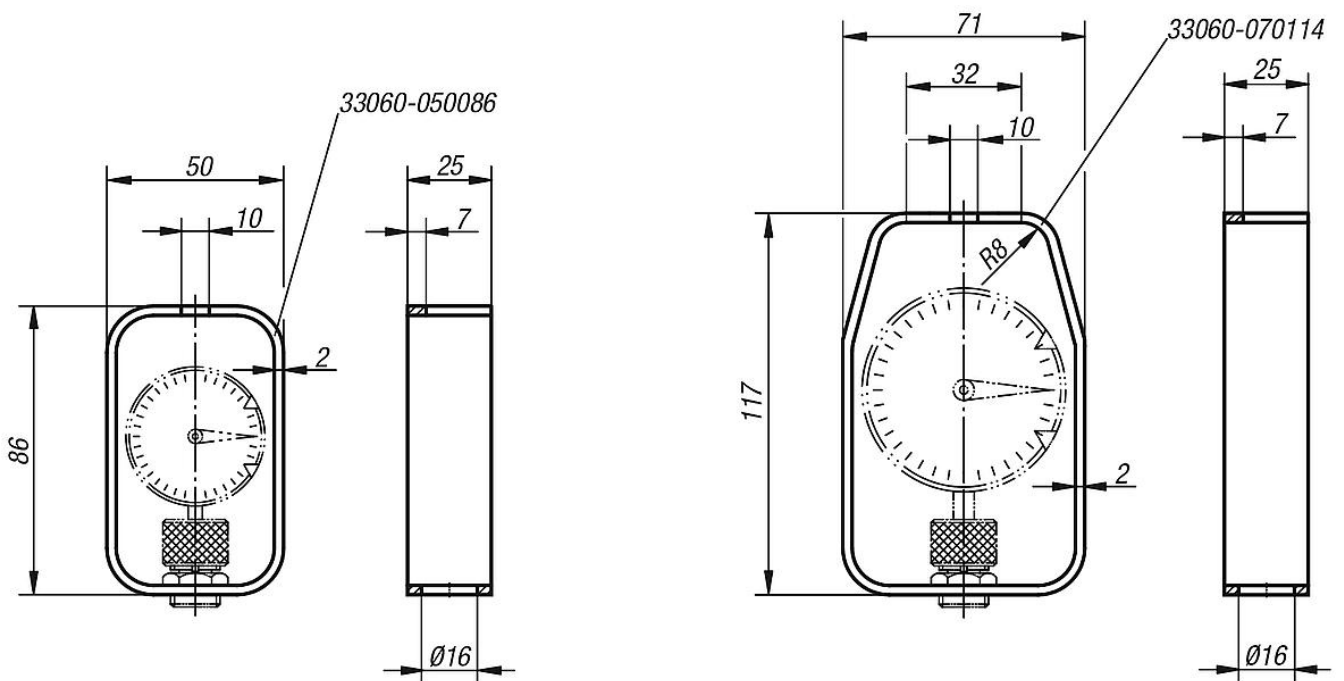

Item description/product images

Description

**Material:**  
Steel.

**Version:**  
Painted yellow

**Note:**  
Dial gauges see 32540 and 32542.  
Dial gauge collets see 33000.  
Dial gauge holders see 33010 to 33018.

Drawings

Overview of items

Order No.	Dimensions
33060-050086	see drawing
33060-070114	see drawing