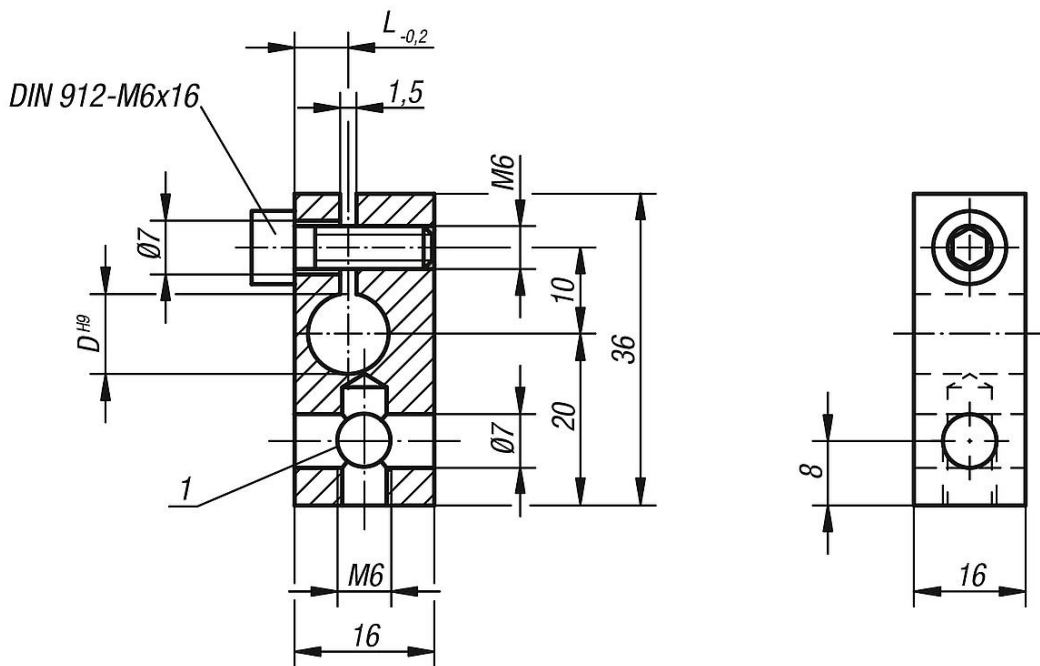

Item description/product images

Description

Material:
Carbon steel.

Version:
Black oxidised.

Drawing reference:
1) hole only in 31152-0708

Drawings

Overview of items

Order No.	D	L
31152-0708	8	5
31152-0710	10	6
31152-0712	12	7