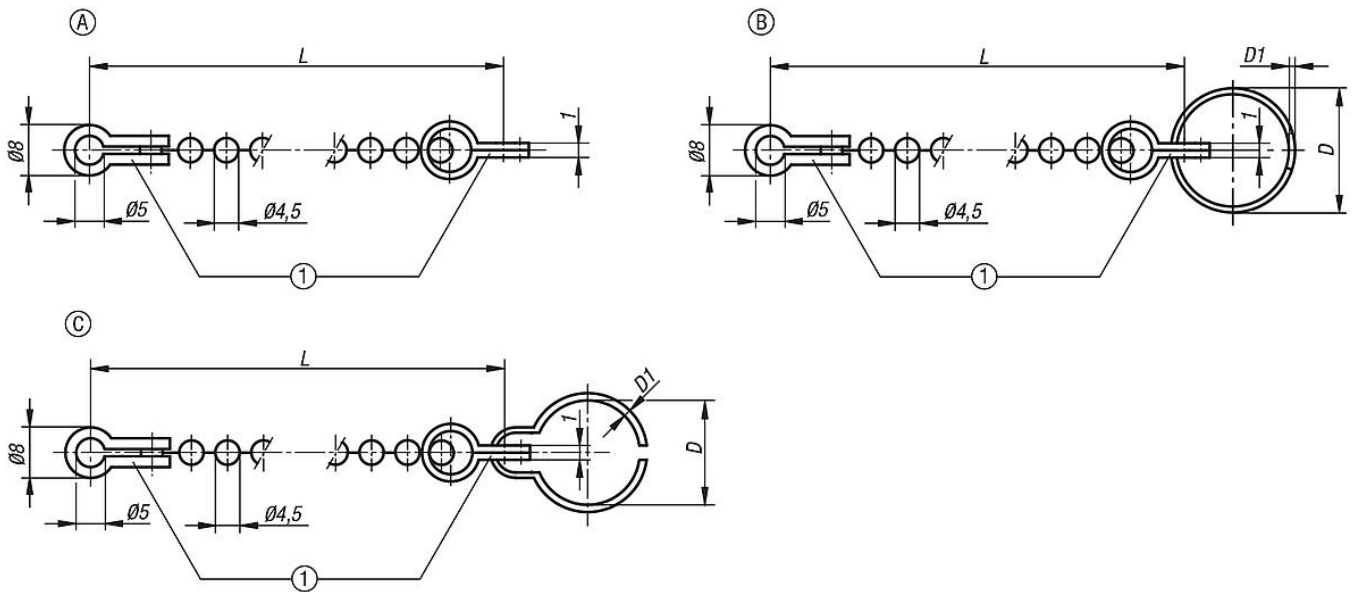

If no length is specified 1000 mm will be supplied.

Drawing reference:

1) same parts

- Form A: ball chain, single
- Form B: ball chain with key ring
- Form C: ball chain with ring clip

Drawings

Overview of items

Form A, ball chains single

| Order No. brass | Order No. stainless steel | Form | L |
|-----------------|---------------------------|------|------------------|
| 96390-00X | 96390-01X | A | 160/320/500/1000 |

Form B, ball chains with keyring

Overview of items

| Order No. brass | Order No. stainless steel | Form | L | D | D1 |
|-----------------|---------------------------|------|------------------|----|-----|
| 96390-015X | 96390-115X | B | 160/320/500/1000 | 15 | 1 |
| 96390-019X | 96390-119X | B | 160/320/500/1000 | 19 | 1 |
| 96390-023X | 96390-123X | B | 160/320/500/1000 | 23 | 1,2 |
| 96390-028X | 96390-128X | B | 160/320/500/1000 | 28 | 1,7 |

Form C, ball chains with ring clip

| Order No. | Form | Main material | L | D | D1 |
|-----------|------|---------------|------------------|----|-----|
| 96390-09X | C | brass | 160/320/500/1000 | 9 | 1 |
| 96390-12X | C | brass | 160/320/500/1000 | 12 | 1,2 |
| 96390-14X | C | brass | 160/320/500/1000 | 14 | 1,6 |
| 96390-16X | C | brass | 160/320/500/1000 | 16 | 1,6 |
| 96390-20X | C | brass | 160/320/500/1000 | 20 | 2 |
| 96390-24X | C | brass | 160/320/500/1000 | 24 | 2 |
| 96390-30X | C | brass | 160/320/500/1000 | 30 | 2,6 |
| 96390-36X | C | brass | 160/320/500/1000 | 36 | 2,6 |