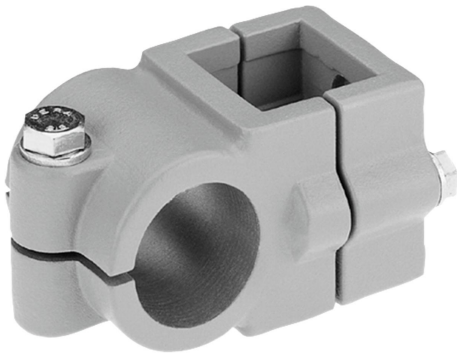

Item description/product images

Description

Material:

Cast aluminium.
Screws and nuts steel.

Version:

Vibratory ground.
Screws and nuts electro zinc-plated.

On request:

Clamping levers for fastening and other diameters.

Accessory:

- Round and square tubes 29050

Drawings

Overview of items

Order No.	A	B	C	D	E	G	H	K	L	P	Q	R	S	T
29004-53030	30,2	30,1	33	45	45	40	62	76	86	33	46	55	M8x35	M8x35

Overview of items

Order No.	A	B	C	D	E	G	H	K	L	P	Q	R	S	T
29004-54040	40,3	40,2	47	60	60	60	75	105	117	48	57	75	M8x45	M10x50