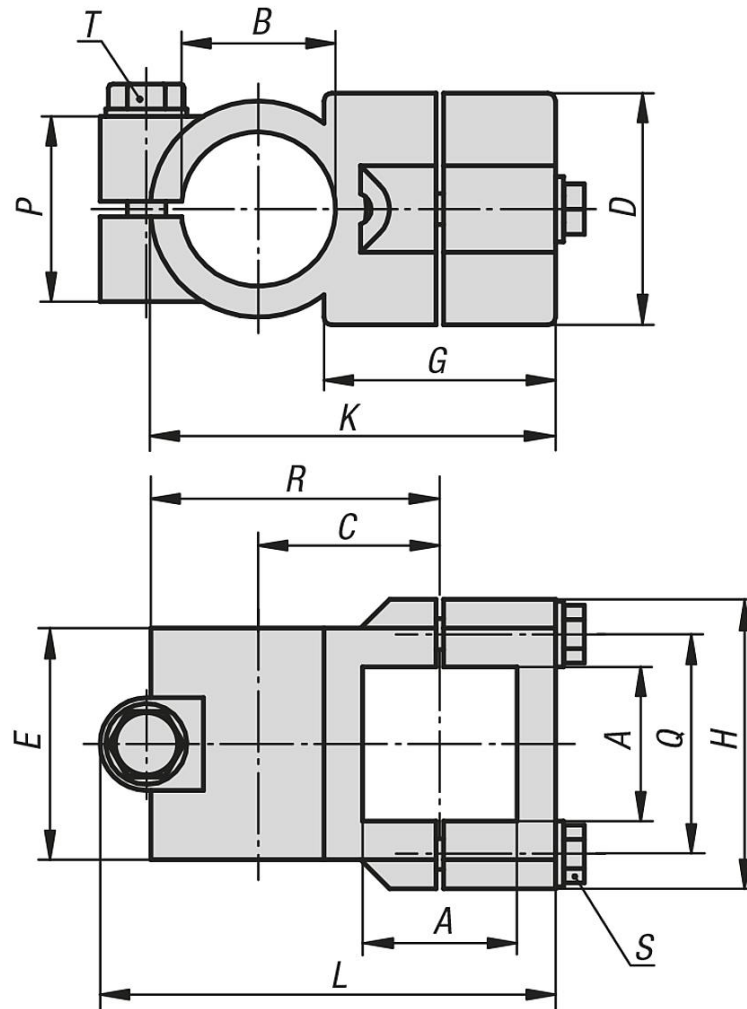

Item description/product images

Description

Material:

Cast aluminium.
Screws and nuts steel.

Version:

Vibratory ground.
Screws and nuts electro zinc-plated.

On request:

Clamping levers for fastening and other diameters.

Accessory:

- Round and square tubes 29050

Drawings

Overview of items

Order No.	A	B	C	D	E	G	H	K	L	P	Q	R	S	T
29004-53030	30,2	30,1	33	45	45	40	62	76	86	33	46	55	M8x35	M8x35

Overview of items

Order No.	A	B	C	D	E	G	H	K	L	P	Q	R	S	T
29004-54040	40,3	40,2	47	60	60	60	75	105	117	48	57	75	M8x45	M10x50