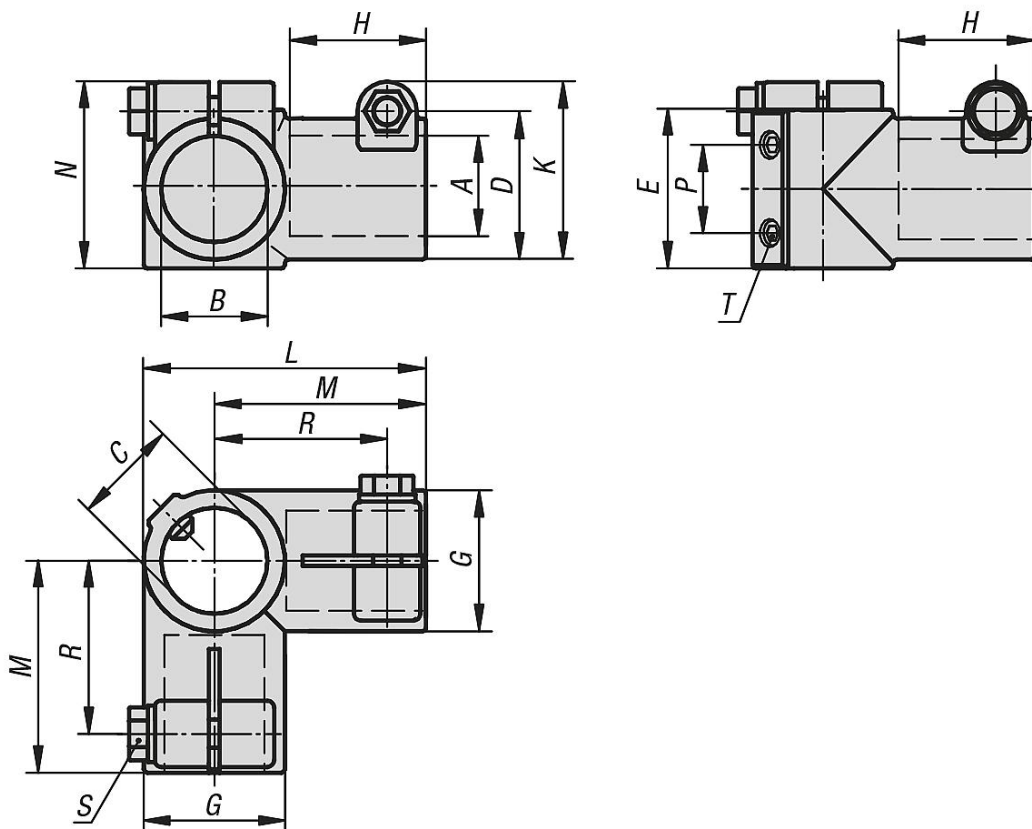

Item description/product images

Description

Material:
Cast aluminium.
Screws and nuts steel.

Version:
Vibratory ground.
Screws and nuts electro zinc-plated.

On request:
Clamping levers for tightening and other diameters.

Accessory:
- Round and square tubes 29050

Drawings

Overview of items

| Order No. | A | B | C | D | E | G | H | K | L | M | N | P | R | S | T |
|-----------|-------|-------|-------|----|----|----|----|----|-----|-----|----|----|----|--------|--------|
| 29008-530 | 30,1 | 30,1 | 30,1 | 40 | 45 | 40 | 38 | 51 | 80 | 60 | 53 | 25 | 49 | M8x25 | M8x15 |
| 29008-540 | 40,15 | 40,15 | 40,15 | 56 | 60 | 56 | 58 | 71 | 116 | 88 | 73 | 35 | 70 | M10x30 | M8x10 |
| 29008-550 | 50,22 | 50,22 | 50,22 | 66 | 70 | 66 | 70 | 78 | 136 | 108 | 80 | 40 | 90 | M10x35 | M10x15 |