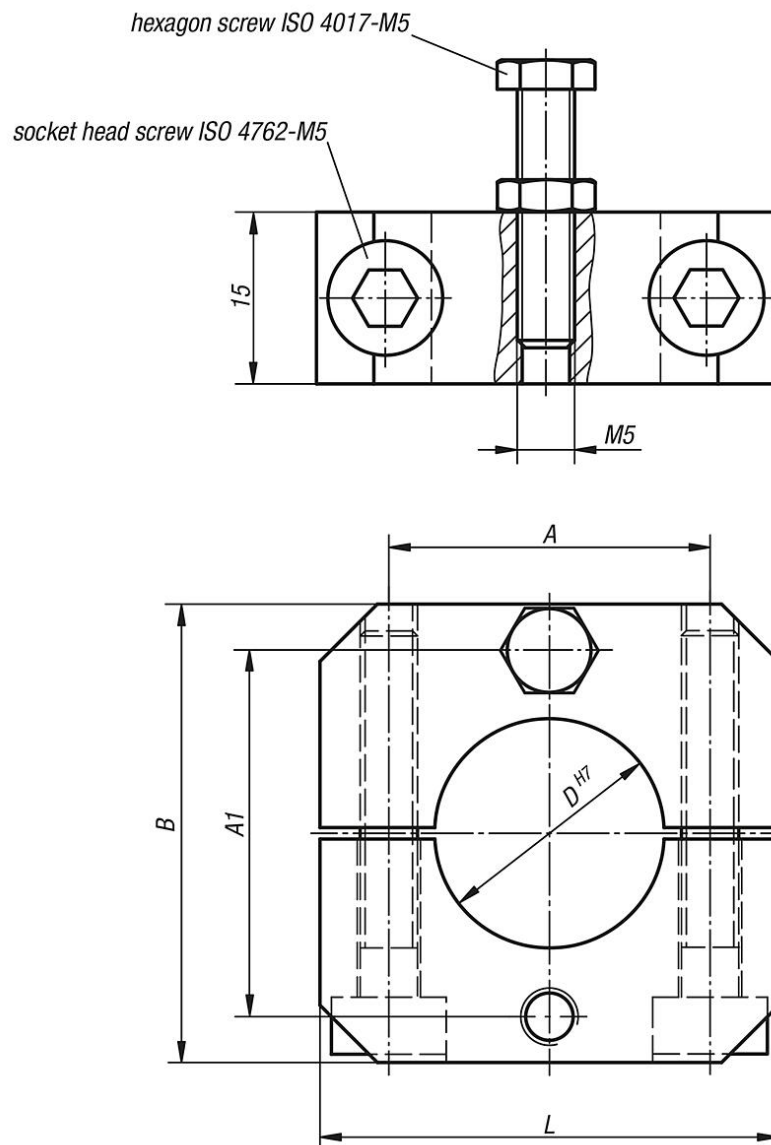

Item description/product images

Description

Material:
Aluminium EN AW-6060

Version:
Black anodised

Note:
These shaft collars enable column bases and clamps to be precisely adjusted in the height and so guarantee the exact positioning of elements.

Drawings

Overview of items

Order No.	Size	A	A1	B	D	L
29215-122	12	19	22	30	12	30
29215-202	20	28	32	40	20	40
29215-302	30	38	42	50	30	50
29215-402	40	48	52	60	40	60