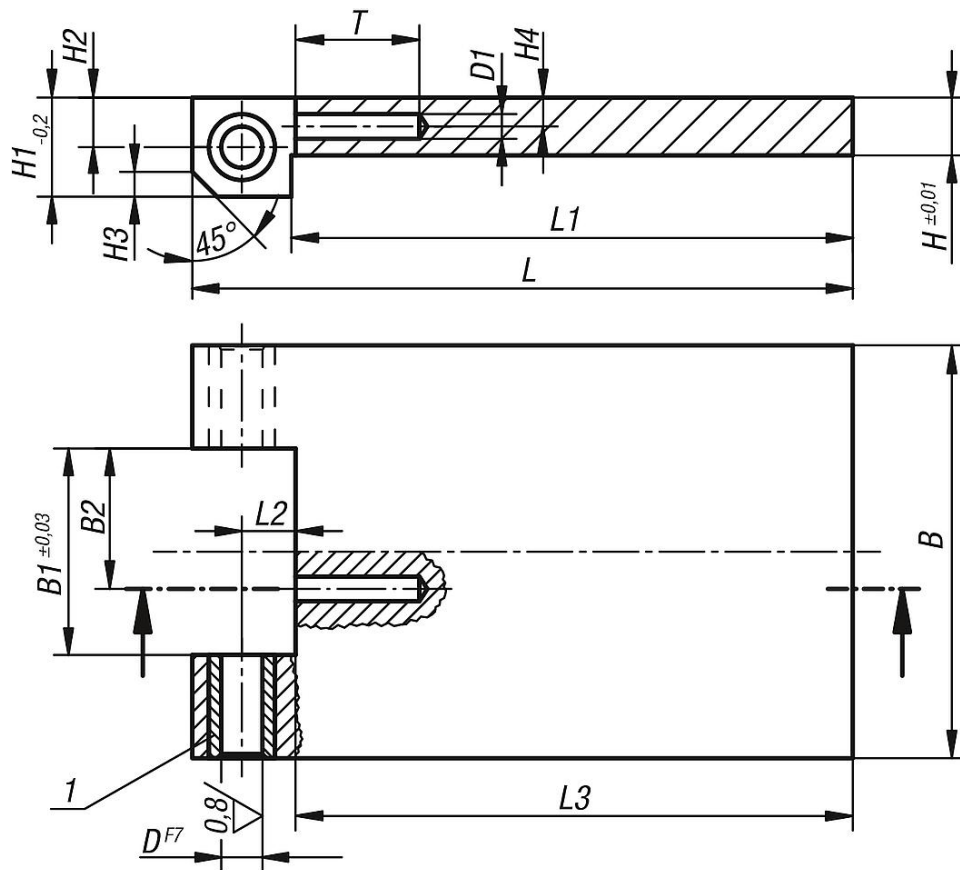

Item description/product images

Description

Material:
1.0036

Version:
Bright.

Note:
Spring, pin and shim washers are supplied.

Drawing reference:
1) drill bush

Drawings

Overview of items

Order No.	L	L1	L2	L3	B	B1	B2	H	H1	H2	H3	H4	D	D1	T
08000-01	80	68	6,5	67,5	50	25	17	7	11,5	6	4	2,5	5	3	10
08000-03	150	130	10,5	129,5	100	50	33	16	19,5	10	7,5	5	8	3	15