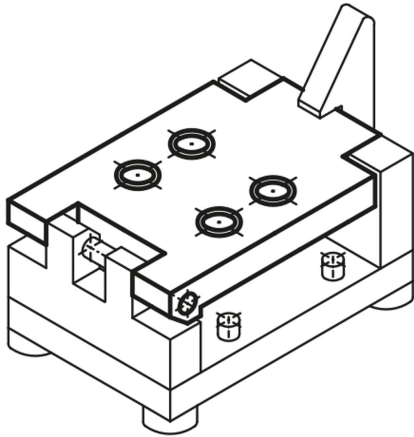

Item description/product images

Description

Material:
1.0036

Version:
Bright.

Note:
Spring, pin and shim washers are supplied.

Drawing reference:
1) drill bush

Drawings

Overview of items

Order No.	L	L1	L2	L3	B	B1	B2	H	H1	H2	H3	H4	D	D1	T
08000-01	80	68	6,5	67,5	50	25	17	7	11,5	6	4	2,5	5	3	10
08000-03	150	130	10,5	129,5	100	50	33	16	19,5	10	7,5	5	8	3	15