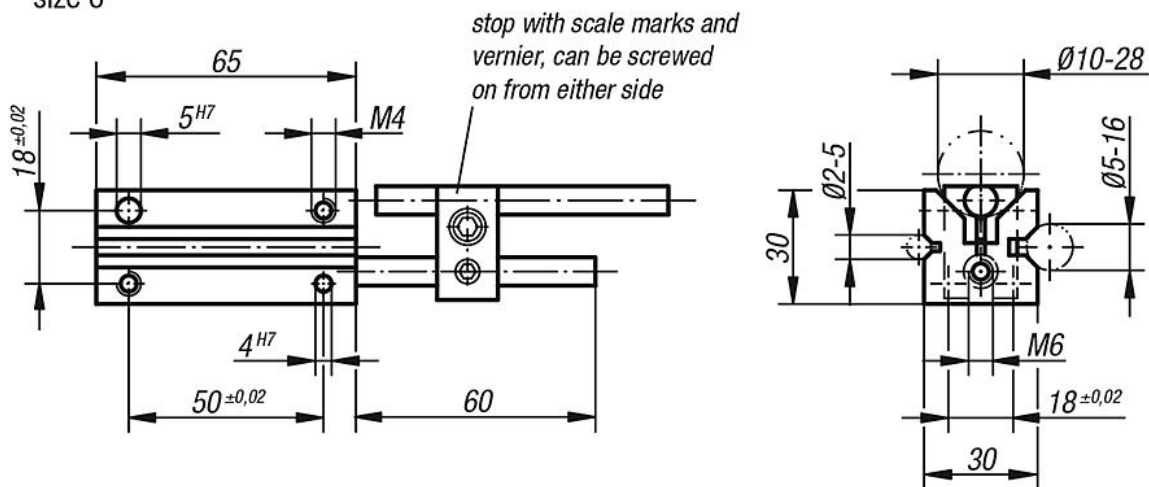

Item description/product images

**Description****Material:**

Prism 1.0531.

Slides steel.

Version:

Prism bright.

Slides black oxidised and ground.

Drawings

size 0

size 2

Overview of items

Order No.	Suitable for cylinder jig size
08710-00	0
08710-02	2