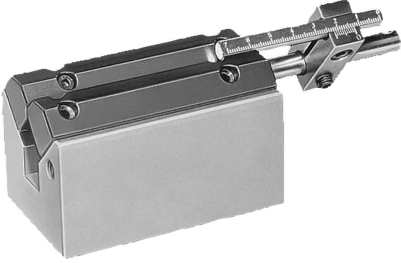

Item description/product images

**Description****Material:**

Prism 1.0531.

Slides steel.

Version:

Prism bright.

Slides black oxidised and ground.

Drawings

size 0

size 2

Overview of items

Order No.	Suitable for cylinder jig size
08710-00	0
08710-02	2