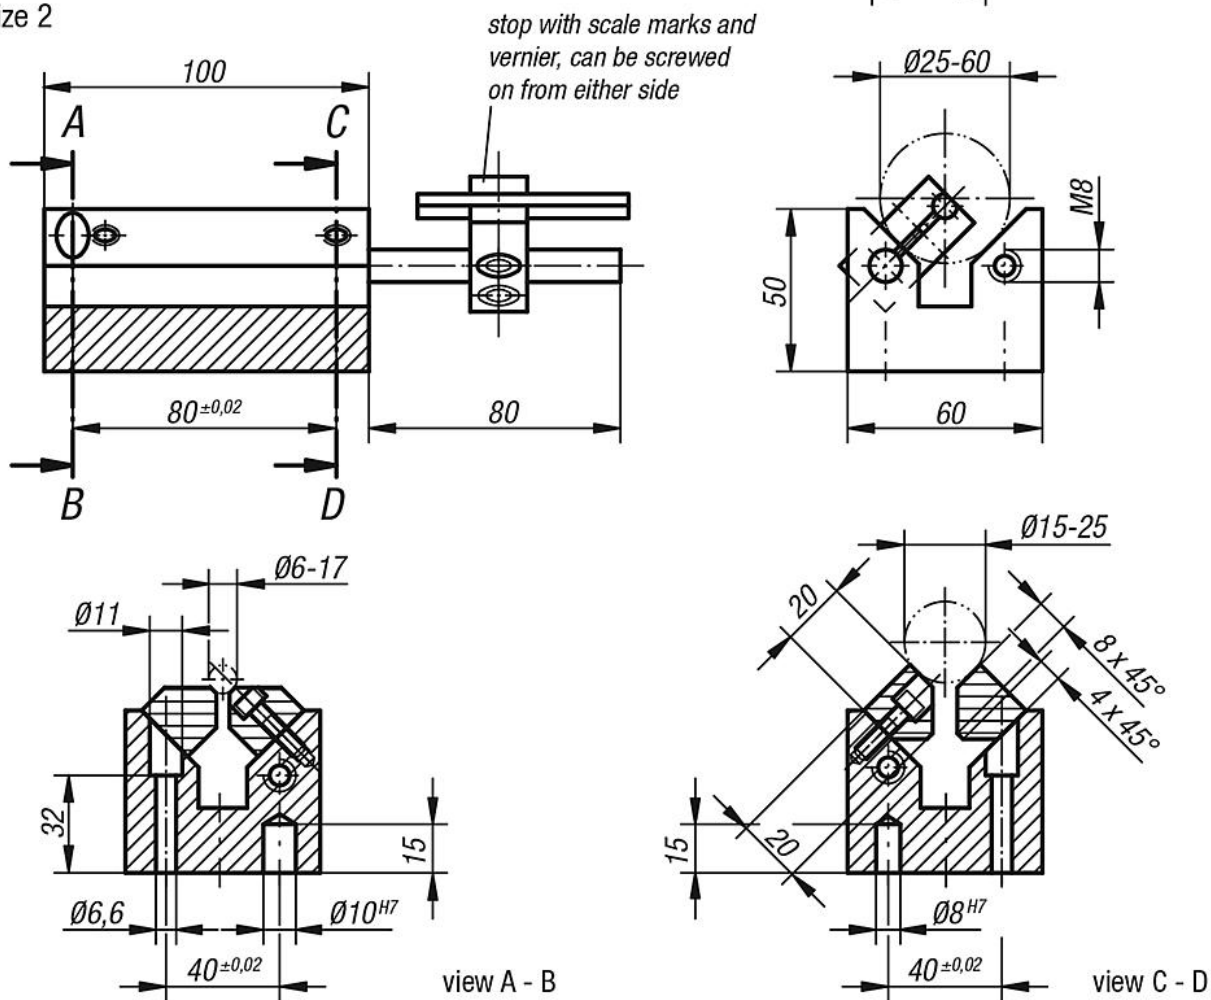

Item description/product images

**Description****Material:**

Prism 1.0531.

Slides steel.

Version:

Prism bright.

Slides black oxidised and ground.

Drawings

size 0

size 2

Overview of items

Order No.	Suitable for cylinder jig size
08710-00	0
08710-02	2