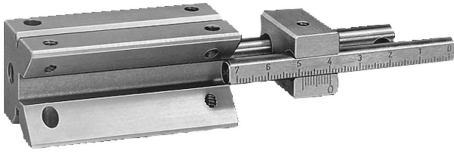

Item description/product images

**Description****Material:**

Prism 1.0531.

Slides steel.

Version:

Prism bright.

Slides black oxidised and ground.

Drawings

size 0

size 2

Overview of items

Order No.	Suitable for cylinder jig size
08710-00	0
08710-02	2