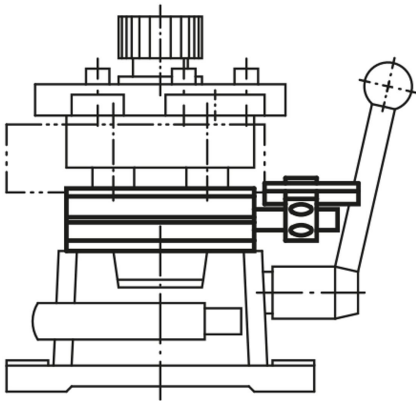

Item description/product images

**Description****Material:**

Prism 1.0531.

Slides steel.

Version:

Prism bright.

Slides black oxidised and ground.

Drawings

size 0

size 2

Overview of items

Order No.	Suitable for cylinder jig size
08710-00	0
08710-02	2