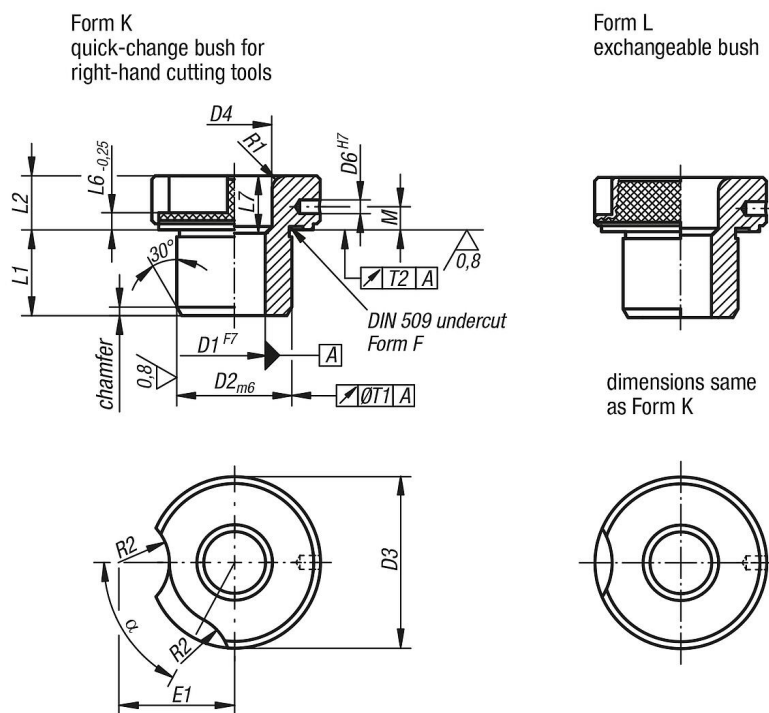

Drawings

Overview of items

Order No.	Form	Product type	D1	D2	D3	D4	D6	L1	L2	L6	L7	M	T1	T2	R1	R2	E1	E2	α
08920-K0240X10	K	short	2,4	8	15	4,5	2,5	10	8	3	-	4,25	0,02	0,005	1,5	7	11,5	15	65°
08920-K0240X16	K	medium	2,4	8	15	4,5	2,5	16	8	3	6	4,25	0,02	0,005	1,5	7	11,5	15	65°
08920-K0250X10	K	short	2,5	8	15	-	2,5	10	8	3	-	4,25	0,02	0,005	1,5	7	11,5	15	65°
08920-K0250X16	K	medium	2,5	8	15	4,5	2,5	16	8	3	6	4,25	0,02	0,005	1,5	7	11,5	15	65°
08920-K0260X10	K	short	2,6	8	15	-	2,5	10	8	3	-	4,25	0,02	0,005	1,5	7	11,5	15	65°
08920-K0260X16	K	medium	2,6	8	15	4,5	2,5	16	8	3	6	4,25	0,02	0,005	1,5	7	11,5	15	65°
08920-K0270X10	K	short	2,7	8	15	-	2,5	10	8	3	-	4,25	0,02	0,005	1,5	7	11,5	15	65°
08920-K0270X16	K	medium	2,7	8	15	4,5	2,5	16	8	3	6	4,25	0,02	0,005	1,5	7	11,5	15	65°
08920-K0280X10	K	short	2,8	8	15	-	2,5	10	8	3	-	4,25	0,02	0,005	1,5	7	11,5	15	65°
08920-K0280X16	K	medium	2,8	8	15	4,5	2,5	16	8	3	6	4,25	0,02	0,005	1,5	7	11,5	15	65°
08920-K0290X10	K	short	2,9	8	15	-	2,5	10	8	3	-	4,25	0,02	0,005	1,5	7	11,5	15	65°
08920-K0290X16	K	medium	2,9	8	15	4,5	2,5	16	8	3	6	4,25	0,02	0,005	1,5	7	11,5	15	65°
08920-K0300X10	K	short	3	8	15	-	2,5	10	8	3	-	4,25	0,02	0,005	1,5	7	11,5	15	65°
08920-K0300X16	K	medium	3	8	15	4,5	2,5	16	8	3	6	4,25	0,02	0,005	1,5	7	11,5	15	65°
08920-K0310X10	K	short	3,1	8	15	-	2,5	10	8	3	-	4,25	0,02	0,005	1,5	7	11,5	15	65°
08920-K0310X16	K	medium	3,1	8	15	4,5	2,5	16	8	3	6	4,25	0,02	0,005	1,5	7	11,5	15	65°
08920-K0320X10	K	short	3,2	8	15	-	2,5	10	8	3	-	4,25	0,02	0,005	1,5	7	11,5	15	65°
08920-K0320X16	K	medium	3,2	8	15	4,5	2,5	16	8	3	6	4,25	0,02	0,005	1,5	7	11,5	15	65°
08920-K0330X10	K	short	3,3	8	15	-	2,5	10	8	3	-	4,25	0,02	0,005	1,5	7	11,5	15	65°
08920-K0330X16	K	medium	3,3	8	15	4,5	2,5	16	8	3	6	4,25	0,02	0,005	1,5	7	11,5	15	65°
08920-K0340X10	K	short	3,4	8	15	-	2,5	10	8	3	-	4,25	0,02	0,005	1,5	7	11,5	15	65°
08920-K0340X16	K	medium	3,4	8	15	4,5	2,5	16	8	3	6	4,25	0,02	0,005	1,5	7	11,5	15	65°
08920-K0350X10	K	short	3,5	8	15	-	2,5	10	8	3	-	4,25	0,02	0,005	1,5	7	11,5	15	65°
08920-K0350X16	K	medium	3,5	8	15	4,5	2,5	16	8	3	6	4,25	0,02	0,005	1,5	7	11,5	15	65°
08920-K0360X10	K	short	3,6	8	15	-	2,5	10	8	3	-	4,25	0,02	0,005	1,5	7	11,5	15	65°
08920-K0360X16	K	medium	3,6	8	15	4,5	2,5	16	8	3	6	4,25	0,02	0,005	1,5	7	11,5	15	65°
08920-K0370X10	K	short	3,7	8	15	-	2,5	10	8	3	-	4,25	0,02	0,005	1,5	7	11,5	15	65°
08920-K0370X16	K	medium	3,7	8	15	4,5	2,5	16	8	3	6	4,25	0,02	0,005	1,5	7	11,5	15	65°
08920-K0380X10	K	short	3,8	8	15	-	2,5	10	8	3	-	4,25	0,02	0,005	1,5	7	11,5	15	65°
08920-K0380X16	K	medium	3,8	8	15	4,5	2,5	16	8	3	6	4,25	0,02	0,005	1,5	7	11,5	15	65°
08920-K0390X10	K	short	3,9	8	15	-	2,5	10	8	3	-	4,25	0,02	0,005	1,5	7	11,5	15	65°
08920-K0390X16	K	medium	3,9	8	15	4,5	2,5	16	8	3	6	4,25	0,02	0,005	1,5	7	11,5	15	65°
08920-K0400X10	K	short	4	8	15	-	2,5	10	8	3	-	4,25	0,02	0,005	1,5	7	11,5	15	65°
08920-K0400X16	K	medium	4	8	15	4,5	2,5	16	8	3	6	4,25	0,02	0,005	1,5	7	11,5	15	65°