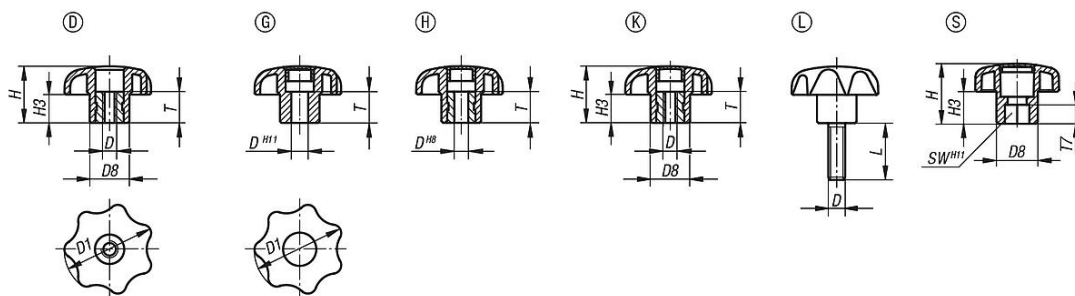

Δ Add the desired cap colour code here. No colour code is required for black caps.

On request:

Other colours or designs, such as company logo.

Drawing reference:

- Form D: tapped bush without cap
- Form G: without bush
- Form H: with reamed bush
- Form K: tapped bush with cap
- Form L: external thread
- Form S: hexagon

Drawings

Overview of items

Order No.	Form	Colour Cap	D	D1	D8	H	H3	L	SW	T	T7
06220-504	D	-	M4	25	12	16	8	-	-	10	-
06220-505	D	-	M5	25	12	16	8	-	-	10	-
06220-5061	D	-	M6	25	12	16	8	-	-	10	-
06220-5051	D	-	M5	32	14	20	10	-	-	10	-
06220-506	D	-	M6	32	14	20	10	-	-	10	-
06220-508	D	-	M8	40	18	25	13	-	-	14	-
06220-5101	D	-	M10	40	18	25	13	-	-	14	-
06220-5081	D	-	M8	50	22	32	17	-	-	14	-
06220-510	D	-	M10	50	22	32	17	-	-	14	-
06220-5121	D	-	M12	50	22	32	17	-	-	18	-
06220-5102	D	-	M10	63	26	40	21	-	-	14	-
06220-512	D	-	M12	63	26	40	21	-	-	18	-
06220-516	D	-	M16	63	26	40	21	-	-	18	-
06220-305	G	jet black	5	25	12	16	8	-	-	10	-
06220-3055	G	light grey RAL 7035	5	25	12	16	8	-	-	10	-
06220-3056	G	traffic red RAL 3020	5	25	12	16	8	-	-	10	-
06220-3057	G	colza yellow RAL 1021	5	25	12	16	8	-	-	10	-
06220-306	G	jet black	6	32	14	20	10	-	-	10	-
06220-3065	G	light grey RAL 7035	6	32	14	20	10	-	-	10	-
06220-3066	G	traffic red RAL 3020	6	32	14	20	10	-	-	10	-