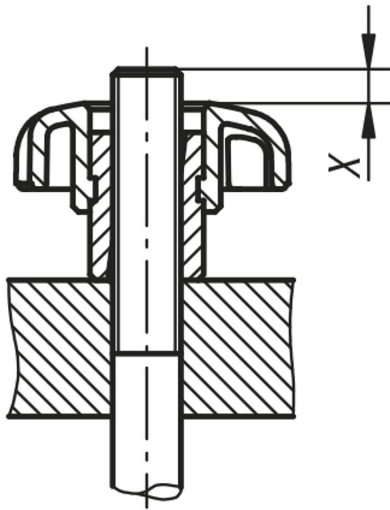

Item description/product images

**Description****Material:**

Black thermoplastic.
Bush steel.

Version:

Bush trivalent blue passivated

Note:

Quick-acting star grips can be used on all fixtures that do not require a high clamping force.

Tilt the grip to slide on, then straighten it to engage the threads.

Drawing reference:

X: The stud should be several mm longer than height "H"

Drawings

Overview of items

Order No.	D	D1	D2	D3	H	H2
06222-05	M5	25	10	5,2	16,6	9
06222-06	M6	32	13,5	6,2	20,6	11
06222-08	M8	40	13,5	8,3	24,5	13
06222-10	M10	50	19	10,3	31,2	17
06222-12	M12	63	19	12,7	39,3	21