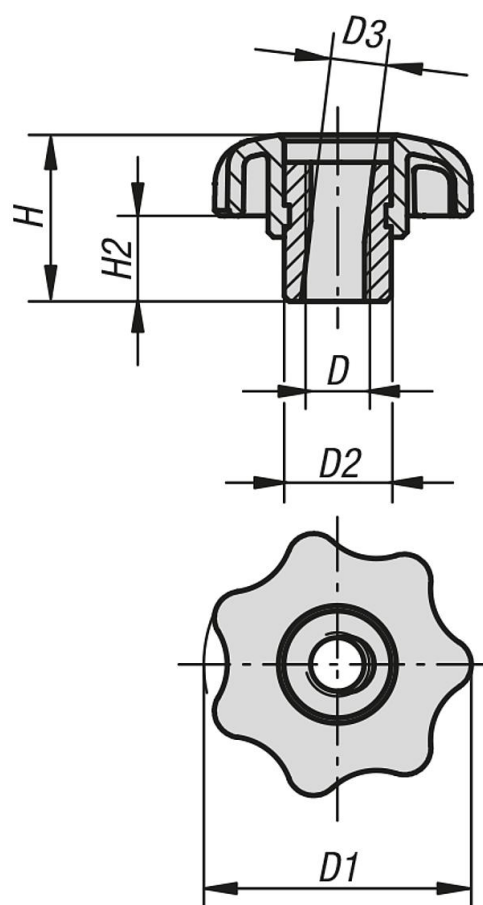

Item description/product images

**Description****Material:**

Black thermoplastic.
Bush steel.

Version:

Bush trivalent blue passivated

Note:

Quick-acting star grips can be used on all fixtures that do not require a high clamping force.

Tilt the grip to slide on, then straighten it to engage the threads.

Drawing reference:

X: The stud should be several mm longer than height "H"

Drawings

Overview of items

Order No.	D	D1	D2	D3	H	H2
06222-05	M5	25	10	5,2	16,6	9
06222-06	M6	32	13,5	6,2	20,6	11
06222-08	M8	40	13,5	8,3	24,5	13
06222-10	M10	50	19	10,3	31,2	17
06222-12	M12	63	19	12,7	39,3	21