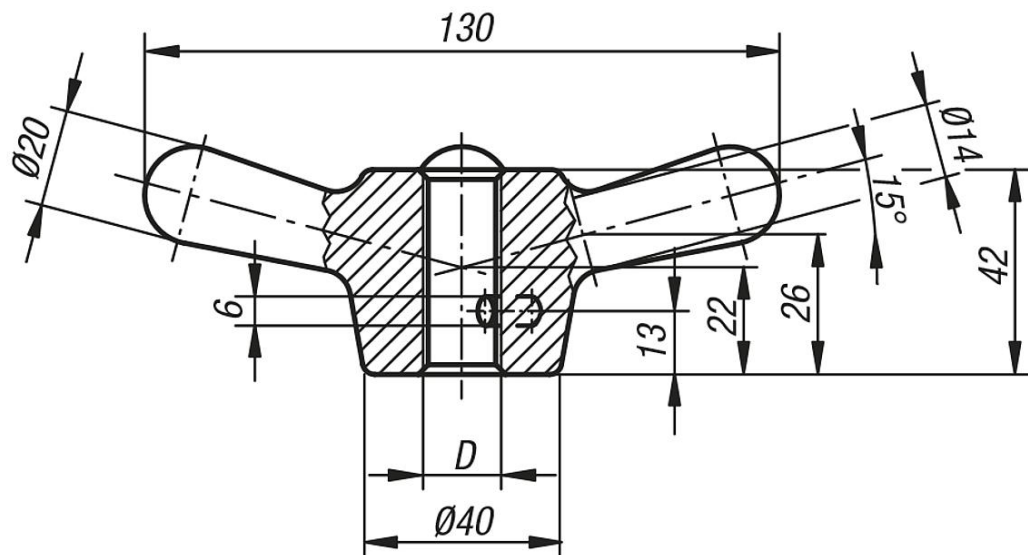

Item description/product images

Description

Material:

GJMW 350 malleable cast iron

Version:

Deburred and sand-blasted

Drawings

Overview of items

Order No.	D
06230-16	M16
06230-20	M20
06230-24	M24