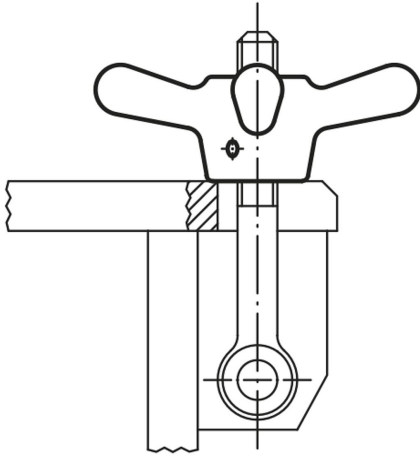

Item description/product images

Description

Material:

GJMW 350 malleable cast iron

Version:

Deburred and sand-blasted

Drawings

Overview of items

Order No.	D
06230-16	M16
06230-20	M20
06230-24	M24