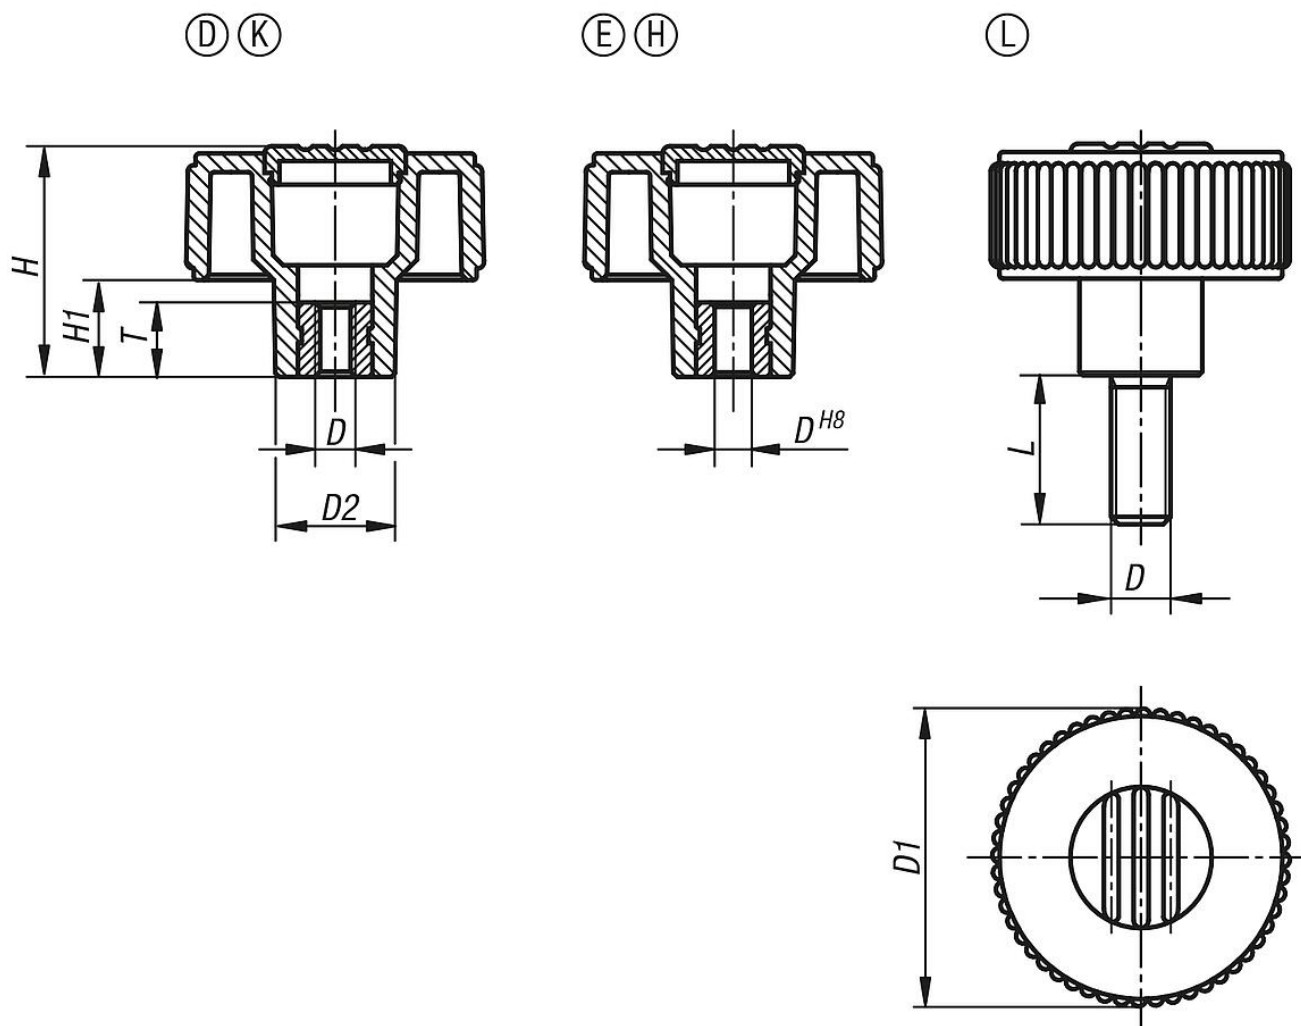

Item description/product images

black grey RAL 7021	pure orange RAL 2004	signal green RAL 6032	traffic blue RAL 5017
light grey RAL 7035	traffic red RAL 3020	colza yellow RAL 1021	

Description

Material:

Black thermoplastic.
Bush and screw grade 5.8 steel.

Version:

Steel trivalent blue-passivated.

Drawing reference:

Form D: tapped bush without cap
Form K: tapped bush with cap
Form E: reamed bush without cap
Form H: reamed bush with cap
Form L: external thread
Form M: external thread

Drawings