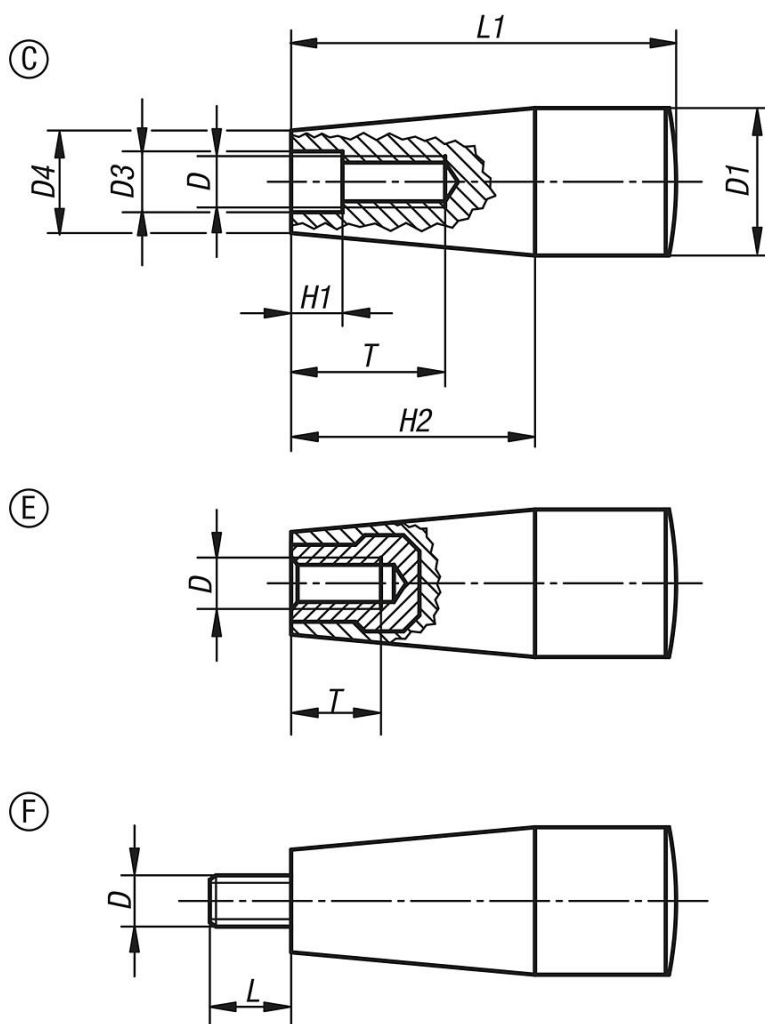

## Item description/product images

**Description****Material:**

Thermoset PF 31, black.

Bush and stud electro zinc-plated steel.

Form E has copper-plated steel or brass bushes.

**Version:**

High-gloss polished.

**Note:**

The versions 06320-205 and 06320-206 have a brass bush.

The versions 06320-208 and 06320-2081 have copper-plated steel bushes.

**On request:**

Other colours.

**Drawing reference:**

Form C: moulded internal thread

Form E: tapped bush

Form F: external thread

Drawings

Overview of items

Taper grips with internal thread

Order No.	Form	D	D1	D3	D4	H1	H2	L1	T
06320-106	C	M6	17	6,2	15	2	26	45	14
06320-108	C	M8	17	8,2	13	2	26	45	16
06320-1081	C	M8	23	8,5	18	2	38	61	24
06320-110	C	M10	29	10,5	21	3,5	42	71	28
06320-205	E	M5	17	-	15	-	26	45	10
06320-206	E	M6	17	-	15	-	26	45	9
06320-208	E	M8	23	-	18	-	38	61	14
06320-2081	E	M8	28	-	21	-	42	71	14

Taper grips with external thread

Order No.	Form	D	D1	D4	H2	L	L1
06320-306	F	M6	17	15	26	18	45
06320-308	F	M8	23	18	38	12	61
06320-310	F	M10	29	21	42	20	71