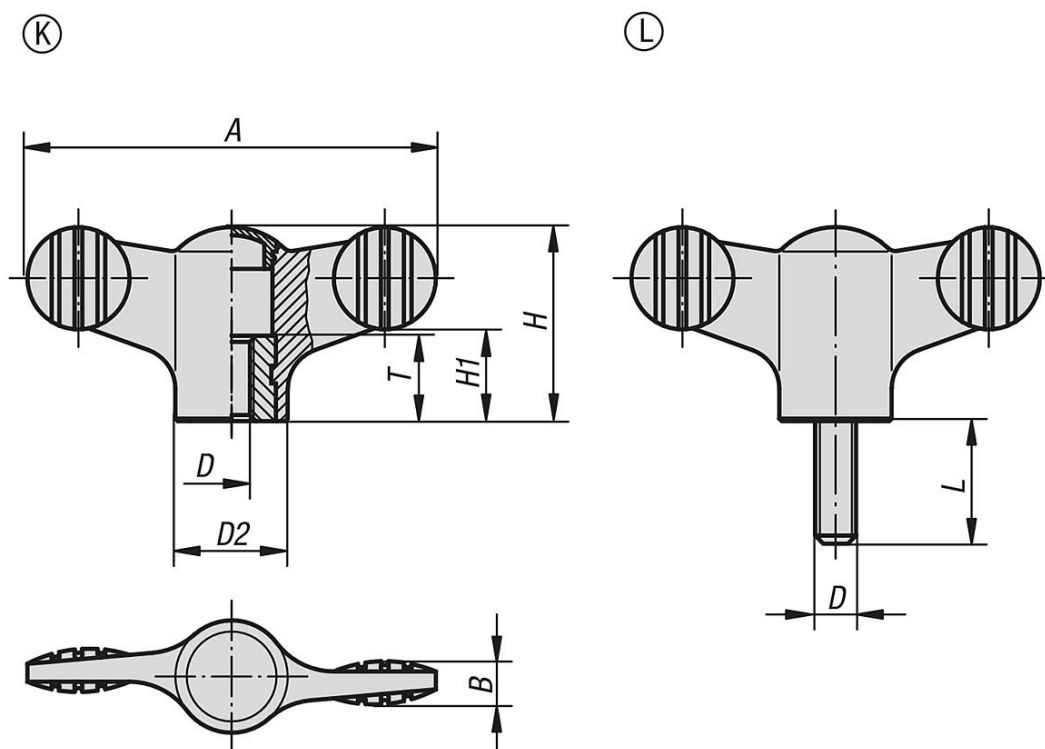

Drawings

Overview of items

Order No.	Form	Component material	Colour Cap	A	B	D	D2	H	H1	T	L
06652-904	K	steel	black grey RAL 7021	38	4,5	M4	12	18	8,5	10	-
06652-9045	K	steel	light grey RAL 7035	38	4,5	M4	12	18	8,5	10	-
06652-9046	K	steel	traffic red RAL 3020	38	4,5	M4	12	18	8,5	10	-
06652-9047	K	steel	colza yellow RAL 1021	38	4,5	M4	12	18	8,5	10	-
06652-905	K	steel	black grey RAL 7021	38	4,5	M5	12	18	8,5	10	-
06652-9055	K	steel	light grey RAL 7035	38	4,5	M5	12	18	8,5	10	-
06652-9056	K	steel	traffic red RAL 3020	38	4,5	M5	12	18	8,5	10	-
06652-9057	K	steel	colza yellow RAL 1021	38	4,5	M5	12	18	8,5	10	-
06652-906	K	steel	black grey RAL 7021	38	4,5	M6	12	18	8,5	10	-
06652-9065	K	steel	light grey RAL 7035	38	4,5	M6	12	18	8,5	10	-
06652-9066	K	steel	traffic red RAL 3020	38	4,5	M6	12	18	8,5	10	-
06652-9067	K	steel	colza yellow RAL 1021	38	4,5	M6	12	18	8,5	10	-
06652-105	K	steel	black grey RAL 7021	50	5	M5	14	24	11,5	10	-
06652-1055	K	steel	light grey RAL 7035	50	5	M5	14	24	11,5	10	-
06652-1056	K	steel	traffic red RAL 3020	50	5	M5	14	24	11,5	10	-
06652-1057	K	steel	colza yellow RAL 1021	50	5	M5	14	24	11,5	10	-
06652-106	K	steel	black grey RAL 7021	50	5	M6	14	24	11,5	10	-
06652-1065	K	steel	light grey RAL 7035	50	5	M6	14	24	11,5	10	-
06652-1066	K	steel	traffic red RAL 3020	50	5	M6	14	24	11,5	10	-
06652-1067	K	steel	colza yellow RAL 1021	50	5	M6	14	24	11,5	10	-
06652-208	K	steel	black grey RAL 7021	75	7	M8	21	35,6	16,5	14	-
06652-2085	K	steel	light grey RAL 7035	75	7	M8	21	35,6	16,5	14	-
06652-2086	K	steel	traffic red RAL 3020	75	7	M8	21	35,6	16,5	14	-
06652-2087	K	steel	colza yellow RAL 1021	75	7	M8	21	35,6	16,5	14	-
06652-210	K	steel	black grey RAL 7021	75	7	M10	21	35,6	16,5	14	-
06652-2105	K	steel	light grey RAL 7035	75	7	M10	21	35,6	16,5	14	-
06652-2106	K	steel	traffic red RAL 3020	75	7	M10	21	35,6	16,5	14	-
06652-2107	K	steel	colza yellow RAL 1021	75	7	M10	21	35,6	16,5	14	-
06652-0904	K	stainless steel	black grey RAL 7021	38	4,5	M4	12	18	8,5	10	-
06652-09045	K	stainless steel	light grey RAL 7035	38	4,5	M4	12	18	8,5	10	-
06652-09046	K	stainless steel	traffic red RAL 3020	38	4,5	M4	12	18	8,5	10	-
06652-09047	K	stainless steel	colza yellow RAL 1021	38	4,5	M4	12	18	8,5	10	-