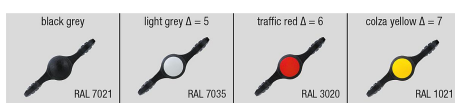

Item description/product images

Description

Material:

Grip black thermoplastic.

Bush and screw steel 5.8 or stainless steel 1.4305.

Version:

Bush or screw trivalent blue passivated steel or bright stainless steel.