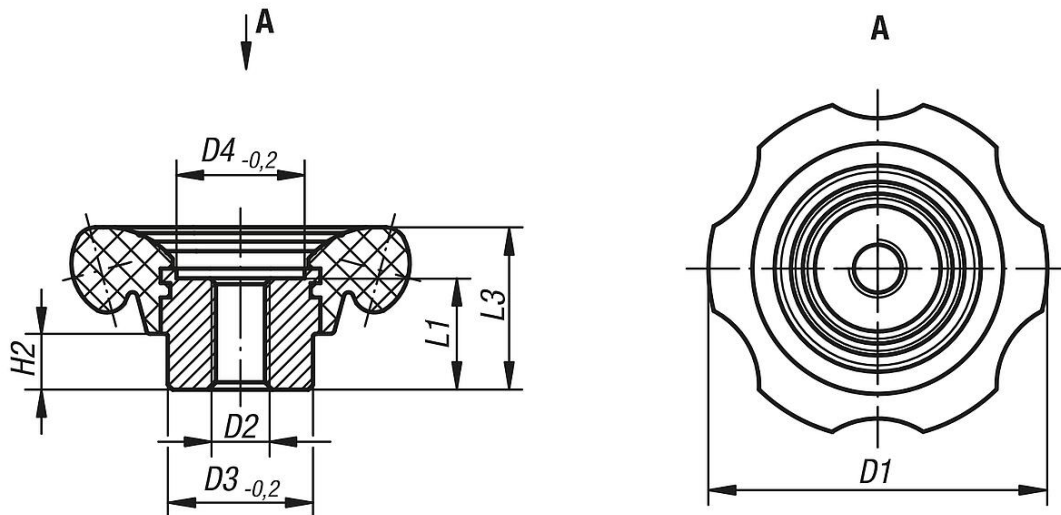

Item description/product images

Description

Material:

Handwheel thermoset PF 31.
Bush steel, black oxidised.

Version:

High-gloss polished, black.

Drawings

Overview of items

Order No.	Version 1	D1	D2	D3	D4	H2	L1	L3
06830-70110	internal thread	70	M10	30	26,5	11,5	23	33,5
06830-70112	internal thread	70	M12	30	26,5	11,5	23	33,5
06830-83112	internal thread	83	M12	35	31,5	14	28	40
06830-83116	internal thread	83	M16	35	31,5	14	28	40