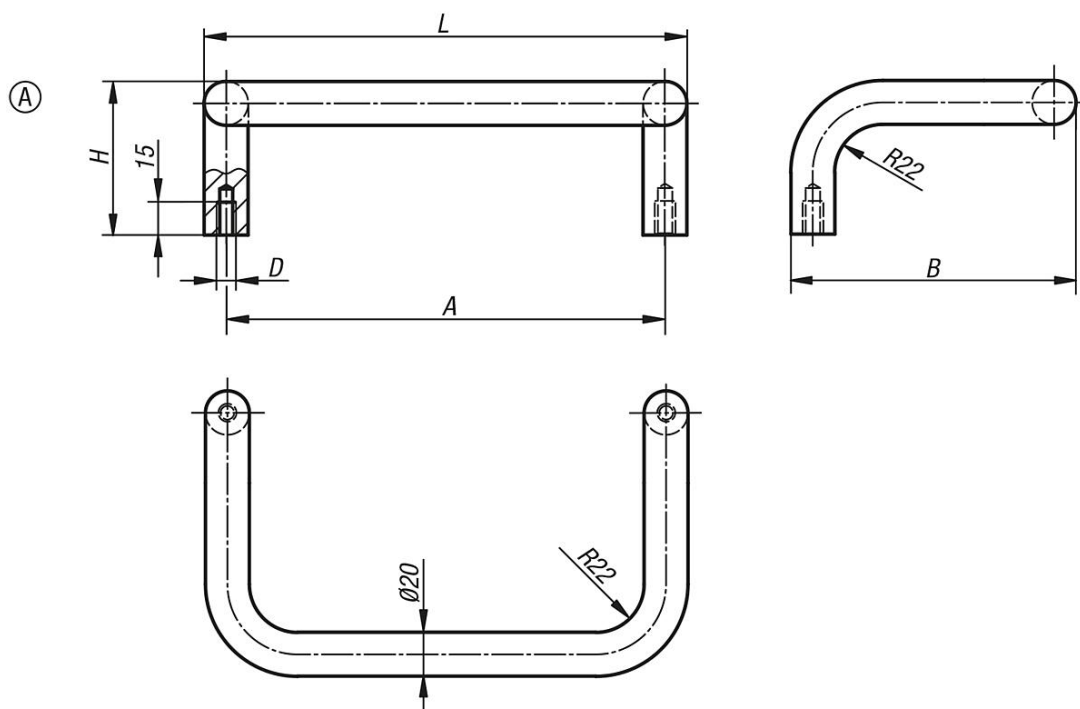

Item description/product images

Description

Material:

Round steel

Version:

Ground, brushed and matt-chromed or black powder-coated with fine texture

Note:

Available as straight or right-angled handle.

Drawings

Overview of items

Order No.	Form	Main colour	A	B	D	H	L	Load capacity N
06946-200081	A	matt chromed	200	130	M8	70	220	1000
06946-350081	A	matt chromed	350	130	M8	70	370	1000
06946-200082	A	black powder-coated	200	130	M8	70	220	1000
06946-350082	A	black powder-coated	350	130	M8	70	370	1000