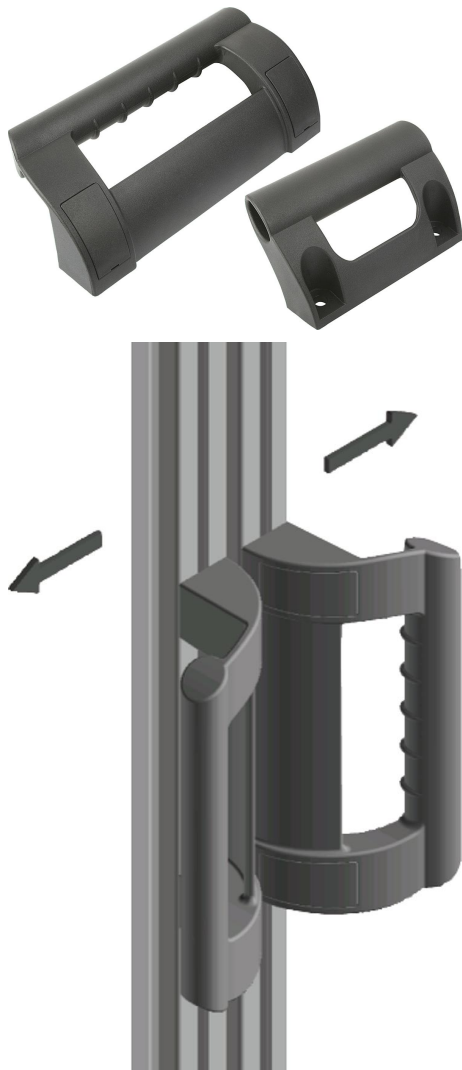

## Item description/product images

**Description****Material:**

Glass-bead reinforced thermoplastic PA

**Version:**

Black.

**Note:**

Ergonomic design pull handles with finger shield. For mounting on doors, hatches and aluminium profiles. Ideal for double-leaf doors. Fastening with hexagon or socket head M8 bolts.

Cover caps are not supplied with the handle, please order separately.

Drawings