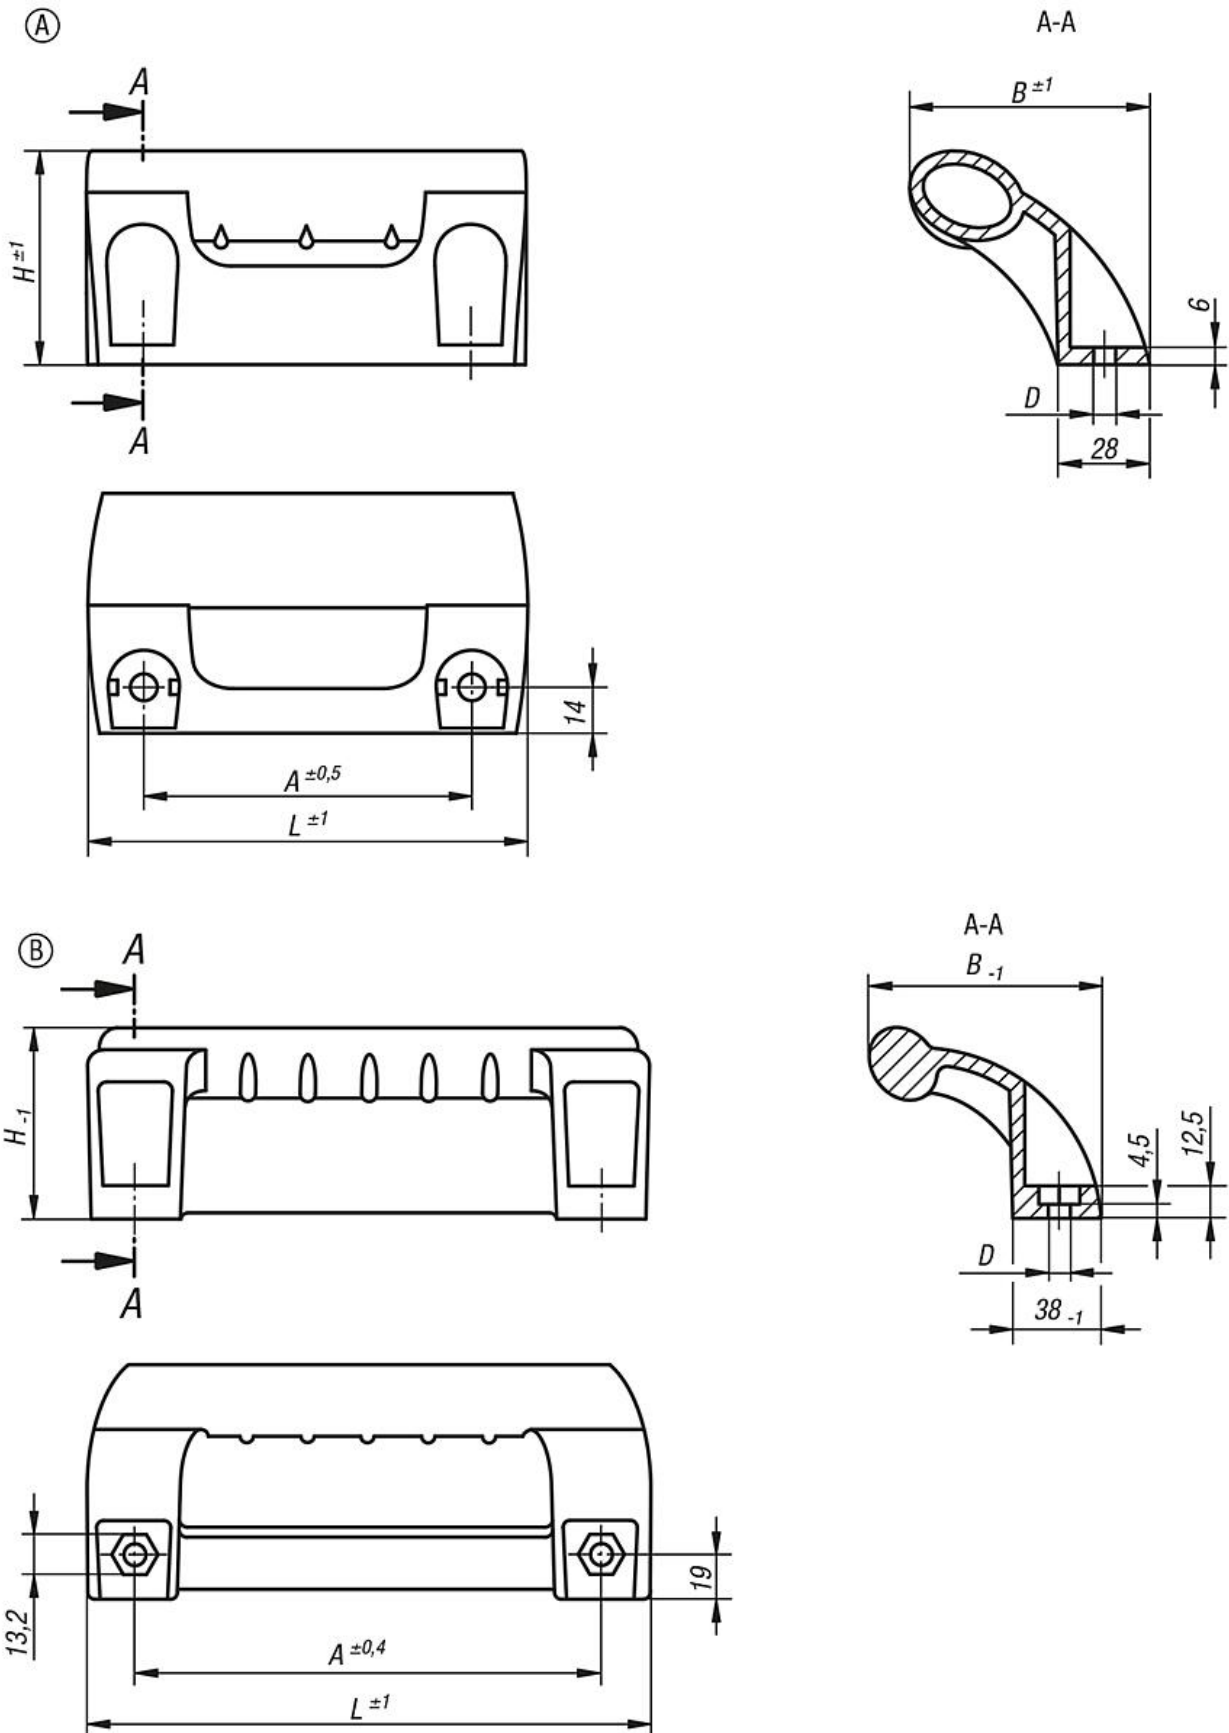

## Item description/product images

**Description****Material:**

Glass-bead reinforced thermoplastic PA

**Version:**

Black.

**Note:**

Ergonomic design pull handles with finger shield. For mounting on doors, hatches and aluminium profiles. Ideal for double-leaf doors. Fastening with hexagon or socket head M8 bolts.

Cover caps are not supplied with the handle, please order separately.

Drawings

## Overview of items

| Order No.    | Form | A   | B   | D   | H  | L   | Load capacity<br>N | Order No.<br>cover caps |
|--------------|------|-----|-----|-----|----|-----|--------------------|-------------------------|
| 06975-100081 | A    | 100 | 73  | 8,5 | 65 | 134 | 1000               | 06975-1                 |
| 06975-198081 | B    | 198 | 100 | 8,8 | 80 | 236 | 1000               | 06975-3                 |