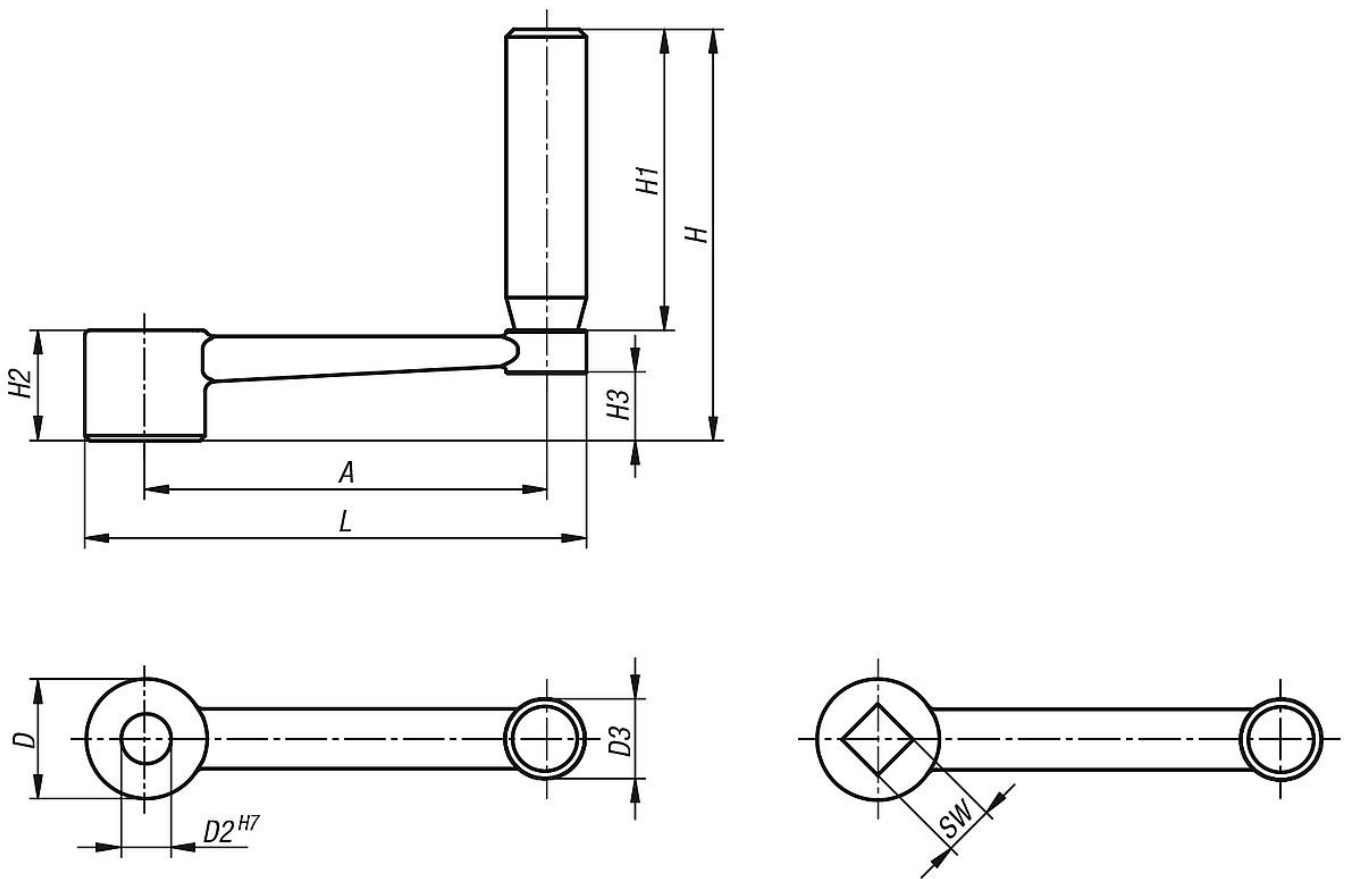

Item description/product images

Description

Version:

Bright.

Note:

Similar to DIN 469.

Drawings

Overview of items

Order No.	Version 1	Version 2	A	D	D2	D3	H	H1	H2	H3	L	SW
06505-3110	reamed hole	revolving	80	24	10	16	82	60	22	13,4	100	-
06505-3212	reamed hole	revolving	100	28	12	20	98	72	26	16	124	-
06505-3314	reamed hole	revolving	125	30	14	26	118	90	28	15,8	153	-
06505-3417	reamed hole	revolving	160	34	17	26	122	90	32	19,6	190	-
06505-4110	square socket	revolving	80	24	-	16	82	60	22	13,4	100	10
06505-4212	square socket	revolving	100	28	-	20	98	72	26	16	124	12
06505-4314	square socket	revolving	125	30	-	26	118	90	28	15,8	153	14
06505-4417	square socket	revolving	160	34	-	26	122	90	32	19,6	190	17