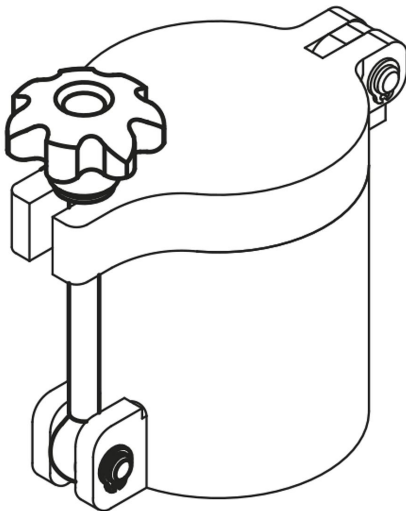

Item description/product images

**Description****Material:**

Star grip thermoplastic.

Bush steel.

Washer steel 140 HV.

Eye bolt steel grade 8.8.

Hinge pin steel 1.1181.

Version:

Star grip black.

Bush trivalent blue passivated

Washer bright.

Eye bolt black oxidised.

Hinge pins tempered, ground and bright.

Note:

The swing screws are supplied unassembled.

Suitable circlips are enclosed.

Drawings

Overview of items

Order No.	D	D1	D2	D3	D4	H	H1	H2	L	L1	L2 min.	L2 max.	S
05660-06050	M6	6	14	32	12	20	10	1,6	22	17	32	44	7
05660-06075	M6	6	14	32	12	20	10	1,6	22	17	57	69	7
05660-08050	M8	8	18	40	16	24	13	1,6	30	25	28	42	9
05660-08075	M8	8	18	40	16	24	13	1,6	30	25	53	67	9
05660-10075	M10	10	20	50	20	31	17	2	37	32	49	65	12
05660-10100	M10	10	20	50	20	31	17	2	37	32	74	90	12