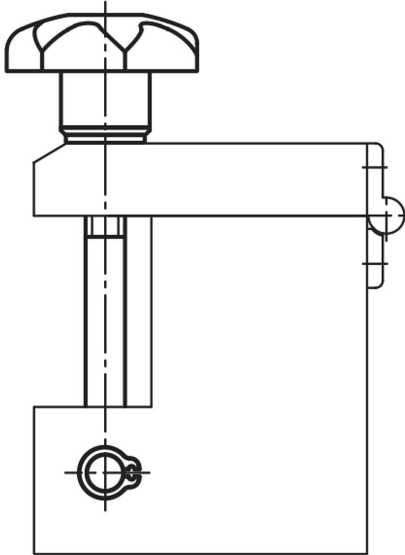

Item description/product images

**Description****Material:**

Star grip thermoplastic.

Bush steel.

Washer steel 140 HV.

Eye bolt steel grade 8.8.

Hinge pin steel 1.1181.

Version:

Star grip black.

Bush trivalent blue passivated

Washer bright.

Eye bolt black oxidised.

Hinge pins tempered, ground and bright.

Note:

The swing screws are supplied unassembled.

Suitable circlips are enclosed.

Drawings

Overview of items

Order No.	D	D1	D2	D3	D4	H	H1	H2	L	L1	L2 min.	L2 max.	S
05660-06050	M6	6	14	32	12	20	10	1,6	22	17	32	44	7
05660-06075	M6	6	14	32	12	20	10	1,6	22	17	57	69	7
05660-08050	M8	8	18	40	16	24	13	1,6	30	25	28	42	9
05660-08075	M8	8	18	40	16	24	13	1,6	30	25	53	67	9
05660-10075	M10	10	20	50	20	31	17	2	37	32	49	65	12
05660-10100	M10	10	20	50	20	31	17	2	37	32	74	90	12