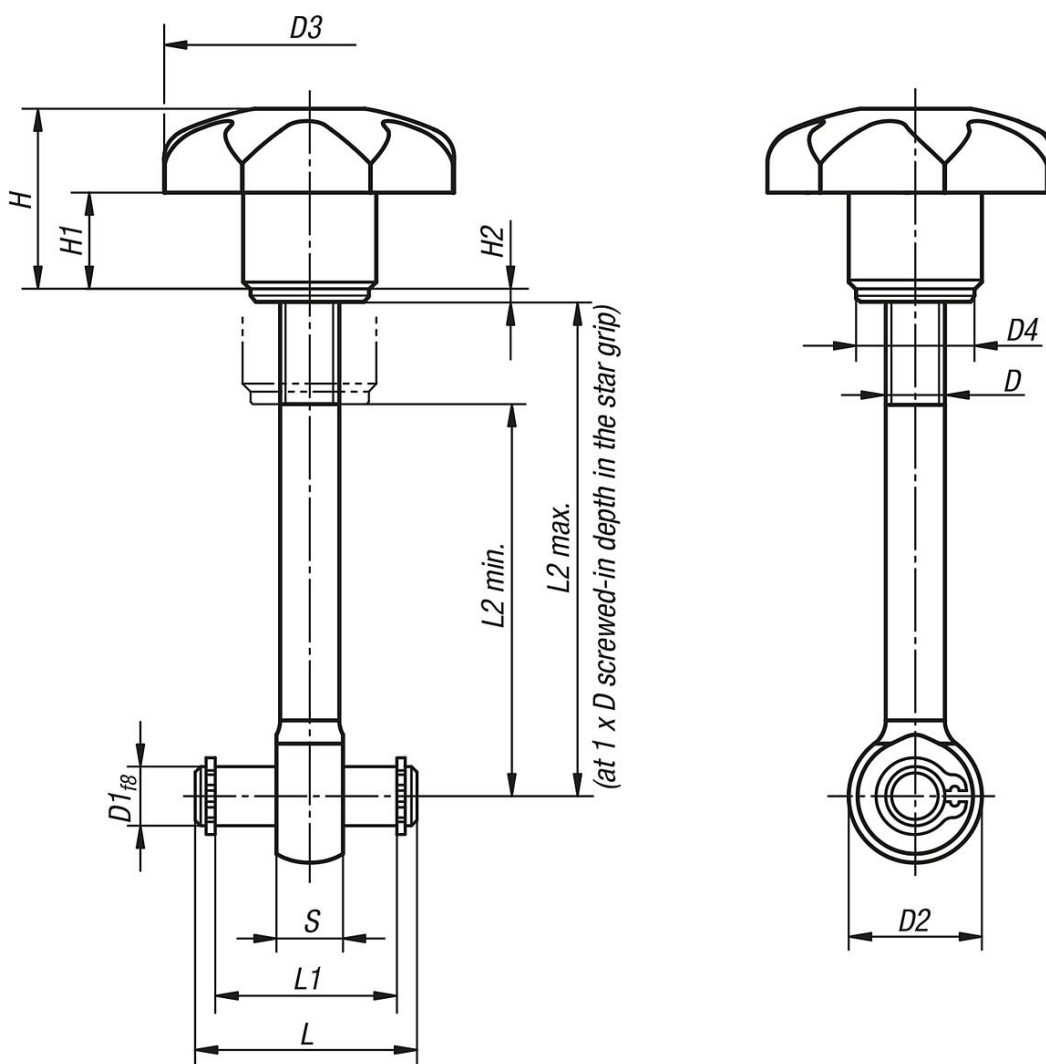

Item description/product images

**Description****Material:**

Star grip thermoplastic.

Bush steel.

Washer steel 140 HV.

Eye bolt steel grade 8.8.

Hinge pin steel 1.1181.

Version:

Star grip black.

Bush trivalent blue passivated

Washer bright.

Eye bolt black oxidised.

Hinge pins tempered, ground and bright.

Note:

The swing screws are supplied unassembled.

Suitable circlips are enclosed.

Drawings

Overview of items

Order No.	D	D1	D2	D3	D4	H	H1	H2	L	L1	L2 min.	L2 max.	S
05660-06050	M6	6	14	32	12	20	10	1,6	22	17	32	44	7
05660-06075	M6	6	14	32	12	20	10	1,6	22	17	57	69	7
05660-08050	M8	8	18	40	16	24	13	1,6	30	25	28	42	9
05660-08075	M8	8	18	40	16	24	13	1,6	30	25	53	67	9
05660-10075	M10	10	20	50	20	31	17	2	37	32	49	65	12
05660-10100	M10	10	20	50	20	31	17	2	37	32	74	90	12