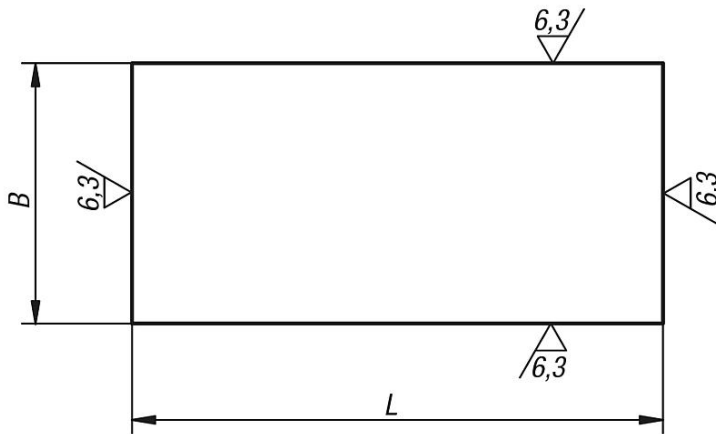

Item description/product images

Description

Material:

GJL 250 annealed or EN AW-7075

Note:

The length L is cut by saw and is always supplied overlong.

Drawings

Overview of items

Order No.	Main material	L = length	B	S
01140-01X300	grey cast iron	300	40	10
01140-02X300	grey cast iron	300	50	12
01140-03X300	grey cast iron	300	63	16
01140-04X200	grey cast iron	200	80	20
01140-04X300	grey cast iron	300	80	20
01140-04X400	grey cast iron	400	80	20