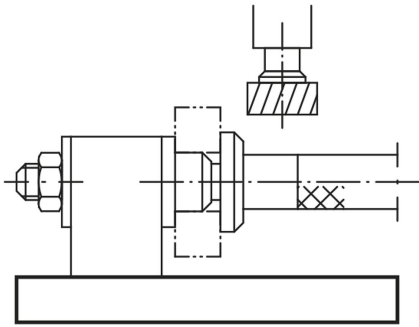

Item description/product images

Description

Material:

GJL 250 annealed or EN AW-7075

Note:

The length L is cut by saw and is always supplied overlong.

Drawings

Overview of items

Order No.	Main material	L = length	B	S
01140-01X300	grey cast iron	300	40	10
01140-02X300	grey cast iron	300	50	12
01140-03X300	grey cast iron	300	63	16
01140-04X200	grey cast iron	200	80	20
01140-04X300	grey cast iron	300	80	20
01140-04X400	grey cast iron	400	80	20