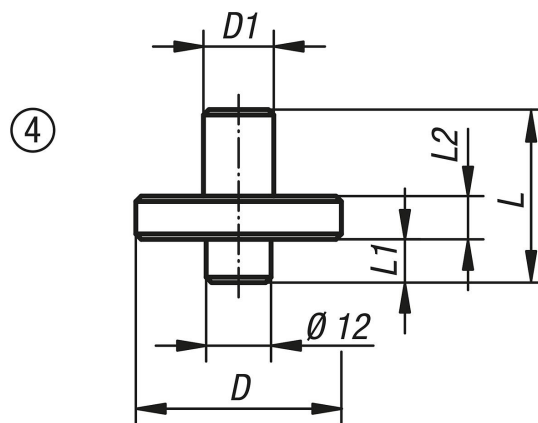

Item description/product images

Description

Material:

Carbon steel.

Version:

Tempered and black oxidised.

Note:

Can be used with
 02170
 02180
 02182
 02190
 02320
 02330-020
 02350-010

Drawings

Overview of items

Order No.	Item	D	D1	L	L1	L2
02210-04	Locating Insert	63	14	35	8	12
02210-041	Locating Insert	78	25	53	8	15