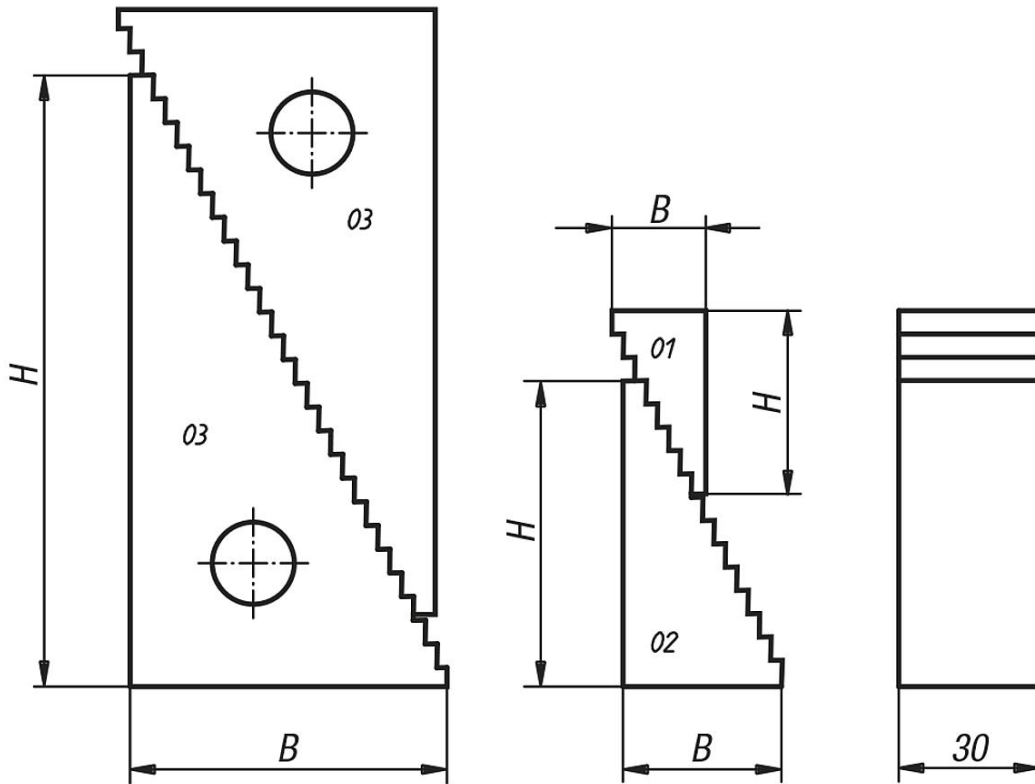

## Item description/product images

**Description****Material:**

Carbon steel.

**Version:**

Painted

**Note:**

For step block sets, see 02310.

Step blocks can also be used together with stepped-heel clamp straps 04070.

Vertical step height: 4.65 mm

Horizontal step height: 2.3 mm

Drawings

Overview of items

Order No.	B	H	Support height max.	Support height min.
02270-01	19	32	51	22
02270-02	35,5	65	107	39
02270-03	68	130	208	71