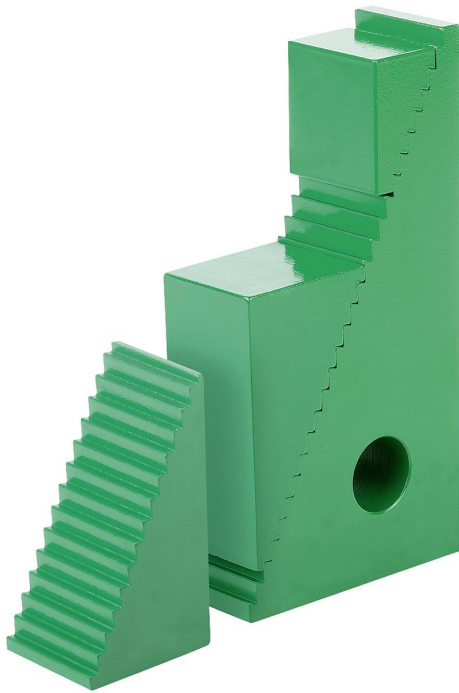

## Item description/product images

**Description****Material:**

Carbon steel.

**Version:**

Painted

**Note:**

For step block sets, see 02310.

Step blocks can also be used together with stepped-heel clamp straps 04070.

Vertical step height: 4.65 mm

Horizontal step height: 2.3 mm

Drawings

Overview of items

Order No.	B	H	Support height max.	Support height min.
02270-01	19	32	51	22
02270-02	35,5	65	107	39
02270-03	68	130	208	71