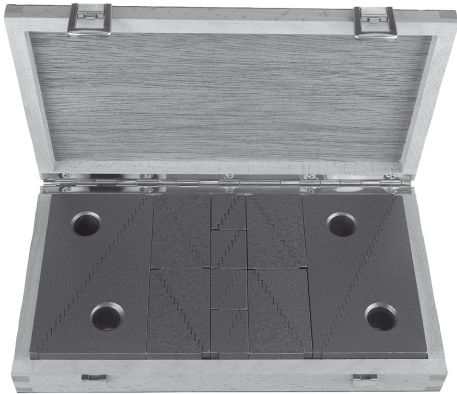

Item description/product images

Description

Material:

Carbon steel.

Version:

Painted

Note:

The special tooth form allow these blocks to be used vertically or horizontally. The complete set in a wooden box comprises 20 parts which are interchangeable and provide many possible uses. These blocks can also be ordered separately, see 02270. Step blocks can also be used together with stepped-heel clamp straps 04070.

Overview of items

Order No.	Content	Support height mm	Box dimensions mm
02310-01	8 ea. No. 01, 8 ea. No. 02, 4 ea. No. 03	from 22 to 208	280 x 155 x 40