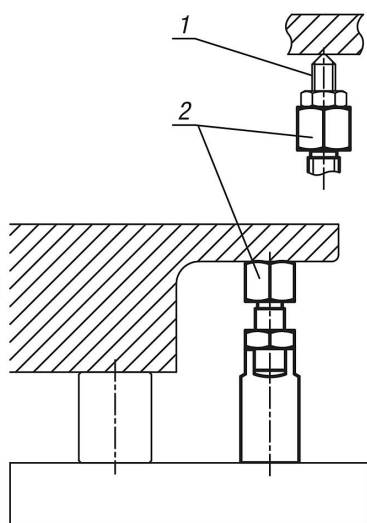

Item description/product images

Description

Material:
Carbon steel.

Version:
Black oxidised.

Drawing reference:
1) screw rest
2) jack screw

Jack screw for mounting various rests

Drawings

Overview of items

Order No.	A	B	C	D	E	F	G	H
02388-08040	40	10	12	16	13	13	M8	M6 x 6
02388-08050	50	20	12	16	13	13	M8	M6 x 6
02388-10050	50	10	14	20	17	17	M10	M8 x 8
02388-10060	60	20	14	20	17	17	M10	M8 x 8
02388-12065	65	15	19	24	22	22	M12	M10 x 10

Overview of items

Order No.	A	B	C	D	E	F	G	H
02388-12080	80	30	19	24	22	22	M12	M10 x 10
02388-16080	80	15	24	32	27	27	M16	M12 x 12
02388-16095	95	30	24	32	27	27	M16	M12 x 12