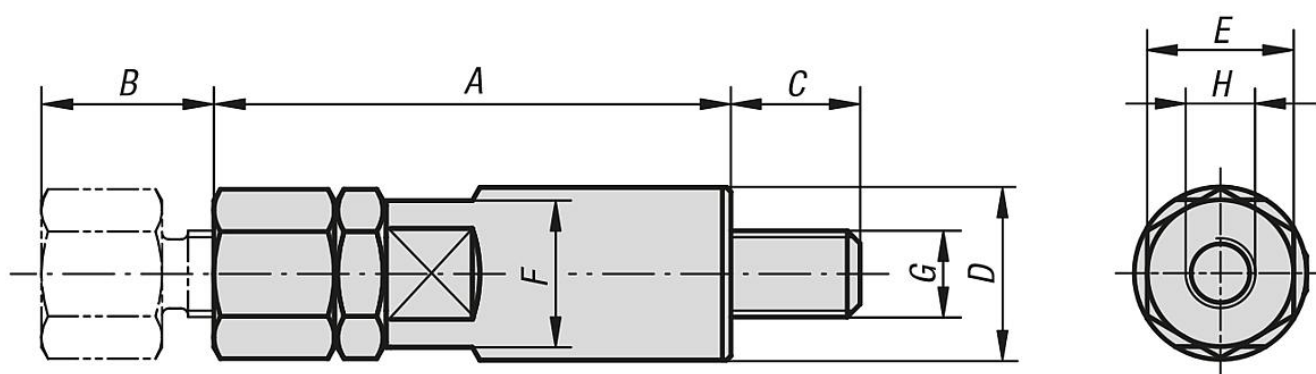

Item description/product images

Description

Material:
Carbon steel.

Version:
Black oxidised.

Drawing reference:
1) screw rest
2) jack screw

Jack screw for mounting various rests

Drawings

Overview of items

Order No.	A	B	C	D	E	F	G	H
02388-08040	40	10	12	16	13	13	M8	M6 x 6
02388-08050	50	20	12	16	13	13	M8	M6 x 6
02388-10050	50	10	14	20	17	17	M10	M8 x 8
02388-10060	60	20	14	20	17	17	M10	M8 x 8
02388-12065	65	15	19	24	22	22	M12	M10 x 10

Overview of items

Order No.	A	B	C	D	E	F	G	H
02388-12080	80	30	19	24	22	22	M12	M10 x 10
02388-16080	80	15	24	32	27	27	M16	M12 x 12
02388-16095	95	30	24	32	27	27	M16	M12 x 12