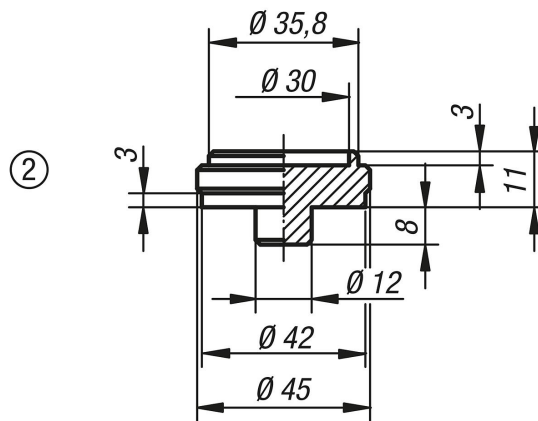

Item description/product images

Description

Material:
Carbon steel.

Version:
Tempered and black oxidised.

Note:
Can be used with
02170
02180
02182
02190
02320
02330-020
02350-010

Drawings

Overview of items

Order No.	Item
02210-03	Centring Plate